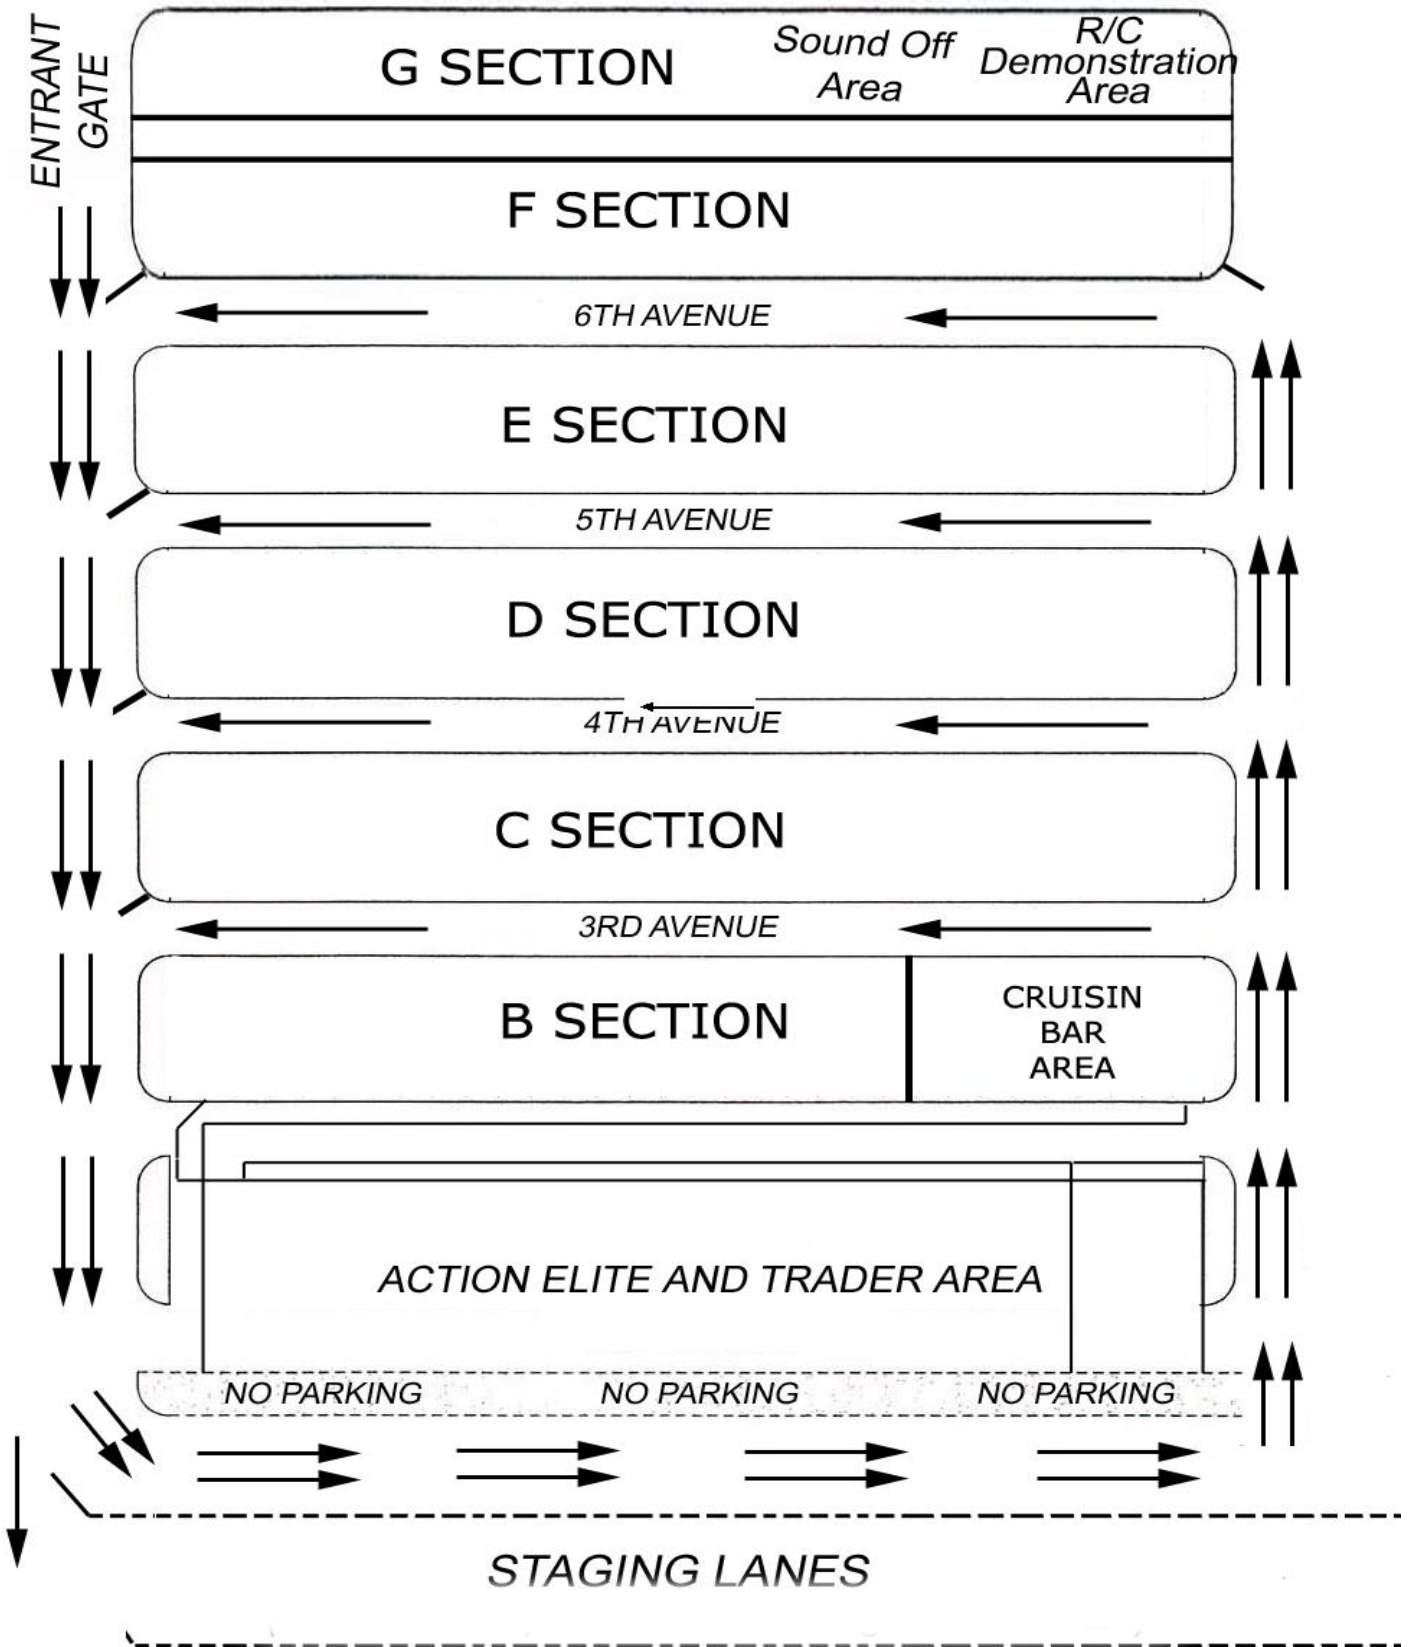

GENERAL DISPLAY AREA OVERVIEW

Motorvation Show Area & Traffic Flow Map

MOTORVATION 33 - DISPLAY AREA LAYOUT

19 JANUARY 2019 'A' Section (Bitumen)

<<< ONE WAY <<< NORTH AVENUE <<< ONE WAY <<<

MOTORVATION 33 - DISPLAY AREA LAYOUT

19 JANUARY 2019 'B' Section (Grass)

<<< ONE WAY <<< NORTH AVENUE <<< ONE WAY <<<

>>> ONE WAY >>> SOUTH AVENUE >>> ONE WAY >>>

MOTORVATION 33 - DISPLAY AREA LAYOUT

19 JANUARY 2019 'C' Section (Grass)

<<< ONE WAY <<< NORTH AVENUE <<< ONE WAY <<<

>>> ONE WAY >>> SOUTH AVENUE >>> ONE WAY >>>

MOTORVATION 33 - DISPLAY AREA LAYOUT

19 JANUARY 2019 'D' Section (Grass)

<<< ONE WAY <<< NORTH AVENUE <<< ONE WAY <<<

MOTORVATION 33 - DISPLAY AREA LAYOUT

19 JANUARY 2019 'E' Section (Grass)

<<< ONE WAY <<< 5th Avenue >>> ONE WAY >>>

>>> ONE WAY >>> 6th Avenue <<< ONE WAY <<<

MOTORVATION 33 - DISPLAY AREA LAYOUT

19 JANUARY 2019 'F' Section (Grass)

<<< ONE WAY <<< NORTH AVENUE <<< ONE WAY <<<

MOTORVATION 33 - DISPLAY AREA LAYOUT