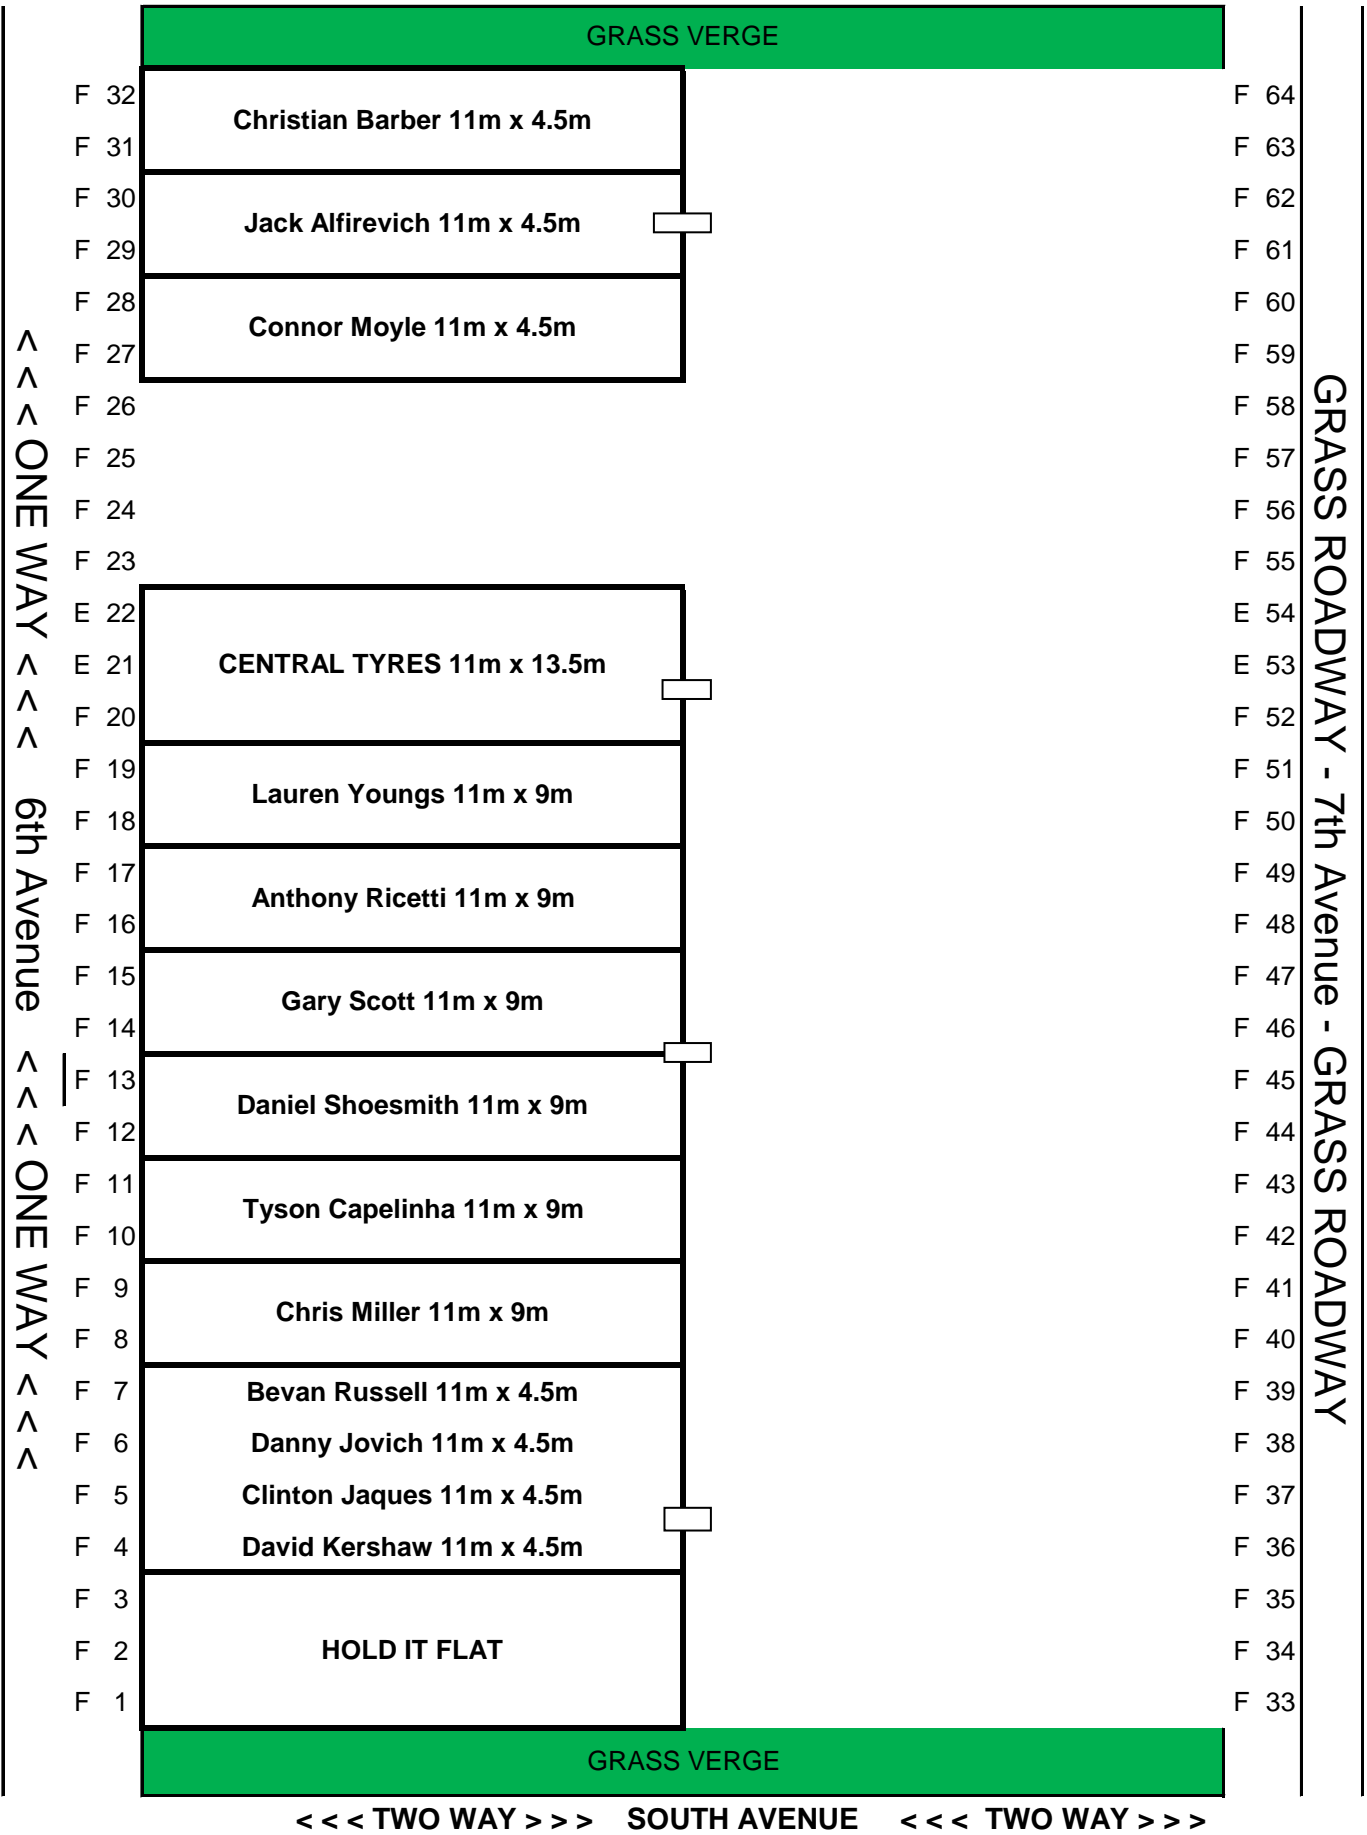

>>> ONE WAY >>> SOUTH AVENUE >>> ONE WAY >>>

MOTORVATION 33 - DISPLAY AREA LAYOUT

19 JANUARY 2019 'D' Section (Grass)

<<< ONE WAY <<< NORTH AVENUE <<< ONE WAY <<<

MOTORVATION 33 - DISPLAY AREA LAYOUT

19 JANUARY 2019 'E' Section (Grass)

<<< ONE WAY <<< NORTH AVENUE <<< ONE WAY <<<

GRASS VERGE			
E 32	Lisa Garbellini 11m x 9m	Jaiden Miller 11m x 9m	E 64
E 31			E 63
E 30		Jason Tanian 11m x 9m	E 62
E 29	Rob Carr 11m x 4.5m		E 61
E 28		Fabz Ponzano 11m x 9m	E 60
E 27	Ryan Delle Donne 11m x 4.5m		E 59
E 26	Luke Miller 11m x 4.5m	Billy McCormack 11m x 9m	E 58
E 25	Jarrold Chandler 11m x 4.5m		E 57
E 24	Jeremy Melbourne 11m x 4.5m	Geoff Jackson 11m x 9m	E 56
E 23	Daniel Clarke 11m x 4.5m		E 55
E 22	Chris Witt 11m x 4.5m	Chad Greenmount 11m x 9m	E 54
E 21	Kane Scarey 11m x 4.5m		E 53
E 20	Matt Kelly 11m x 4.5m	Frank Maiolo 11m x 9m	E 52
E 19	Sam Licastro 11m x 4.5		E 51
E 18	Sam Licastro 11m x 4.5	Shaun Lucacich 11m x 9m	E 50
E 17	Tom Hansen 11m x 4.5m		E 49
E 16	Shannon Baker 11m x 4.5m	Sam Lord 11m x 9m	E 48
E 15	Shane Lindsay 11m x 4.5m		E 47
E 14	Kevin Pratt 11m x 4.5m	Mathew Duthie 11m x 9m	E 46
E 13	Daniel Cancais 11m x 4.5m		E 45
E 12	Phillip Davies 11m x 4.5m	Malcolm Bergersen 11m x 9m	E 44
E 11	Carl Della 11m x 4.5m		E 43
E 10	Paul Teasedale 11m x 4.5m	Chad Douglas 11m x 9m	E 42
E 9	Terry Scrivener 11m x 4.5m		E 41
E 8	Nick Lenz 11m x 4.5m	PIST N BROKE 11m x 18m	E 40
E 7	Stephen Allen 11m .4.5m	Paul Novelli	E 39
E 6	Hayden Bryson 11m x 4.5m	Nick Ierino	E 38
E 5	Dean Anstey 11m x 4.5m	Chris Orchard	E 37
E 4	D1 WA 22m x 18m		E 36
E 3			E 35
E 2			E 34
E 1			E 33
GRASS VERGE			
>>> ONE WAY >>> SOUTH AVENUE >>> ONE WAY >>>			

<<< ONE WAY <<< 5th Avenue >>> ONE WAY >>>

>>> ONE WAY >>> 6th Avenue <<< ONE WAY <<<

MOTORVATION 33 - DISPLAY AREA LAYOUT

19 JANUARY 2019 'F' Section (Grass)

<<< ONE WAY <<< NORTH AVENUE <<< ONE WAY <<<

MOTORVATION 33 - DISPLAY AREA LAYOUT