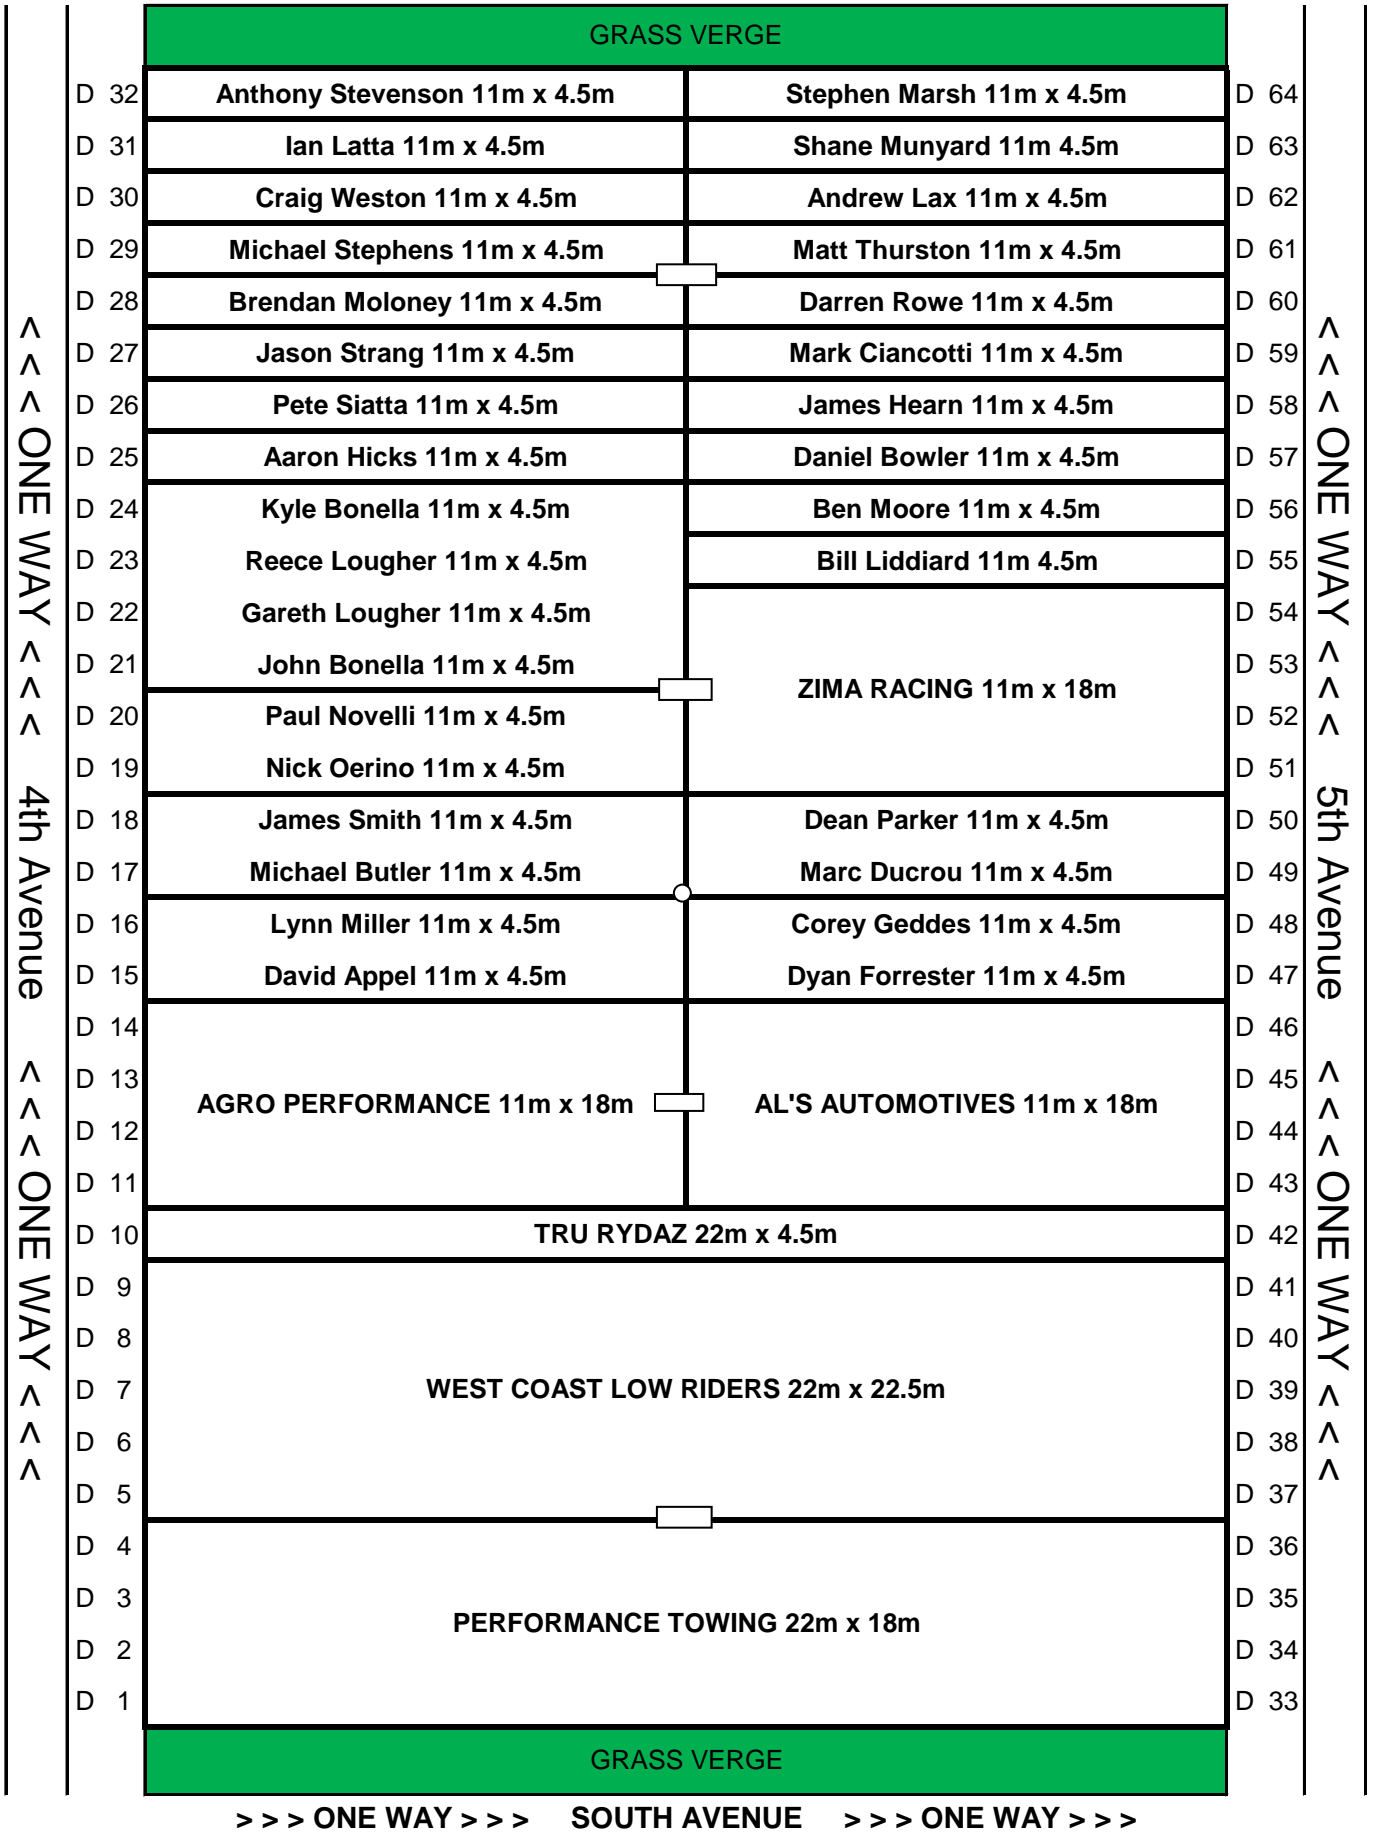

GENERAL DISPLAY AREA OVERVIEW

Motorvation Show Area & Traffic Flow Map

MOTORVATION 33 - DISPLAY AREA LAYOUT

19 JANUARY 2019 'A' Section (Bitumen)

<<< ONE WAY <<< NORTH AVENUE <<< ONE WAY <<<

MOTORVATION 33 - DISPLAY AREA LAYOUT

19 JANUARY 2019 'B' Section (Grass)

<<< ONE WAY <<< NORTH AVENUE <<< ONE WAY <<<

>>> ONE WAY >>> SOUTH AVENUE >>> ONE WAY >>>

MOTORVATION 33 - DISPLAY AREA LAYOUT

19 JANUARY 2019 'C' Section (Grass)

<<< ONE WAY <<< NORTH AVENUE <<< ONE WAY <<<

>>> ONE WAY >>> SOUTH AVENUE >>> ONE WAY >>>

MOTORVATION 33 - DISPLAY AREA LAYOUT

19 JANUARY 2019 'D' Section (Grass)

<<< ONE WAY <<< NORTH AVENUE <<< ONE WAY <<<

MOTORVATION 33 - DISPLAY AREA LAYOUT

19 JANUARY 2019 'E' Section (Grass)

<<< ONE WAY <<< 5th Avenue >>> ONE WAY >>>

>>> ONE WAY >>> 6th Avenue <<< ONE WAY <<<

MOTORVATION 33 - DISPLAY AREA LAYOUT

19 JANUARY 2019 'F' Section (Grass)

<<< ONE WAY <<< NORTH AVENUE <<< ONE WAY <<<

MOTORVATION 33 - DISPLAY AREA LAYOUT