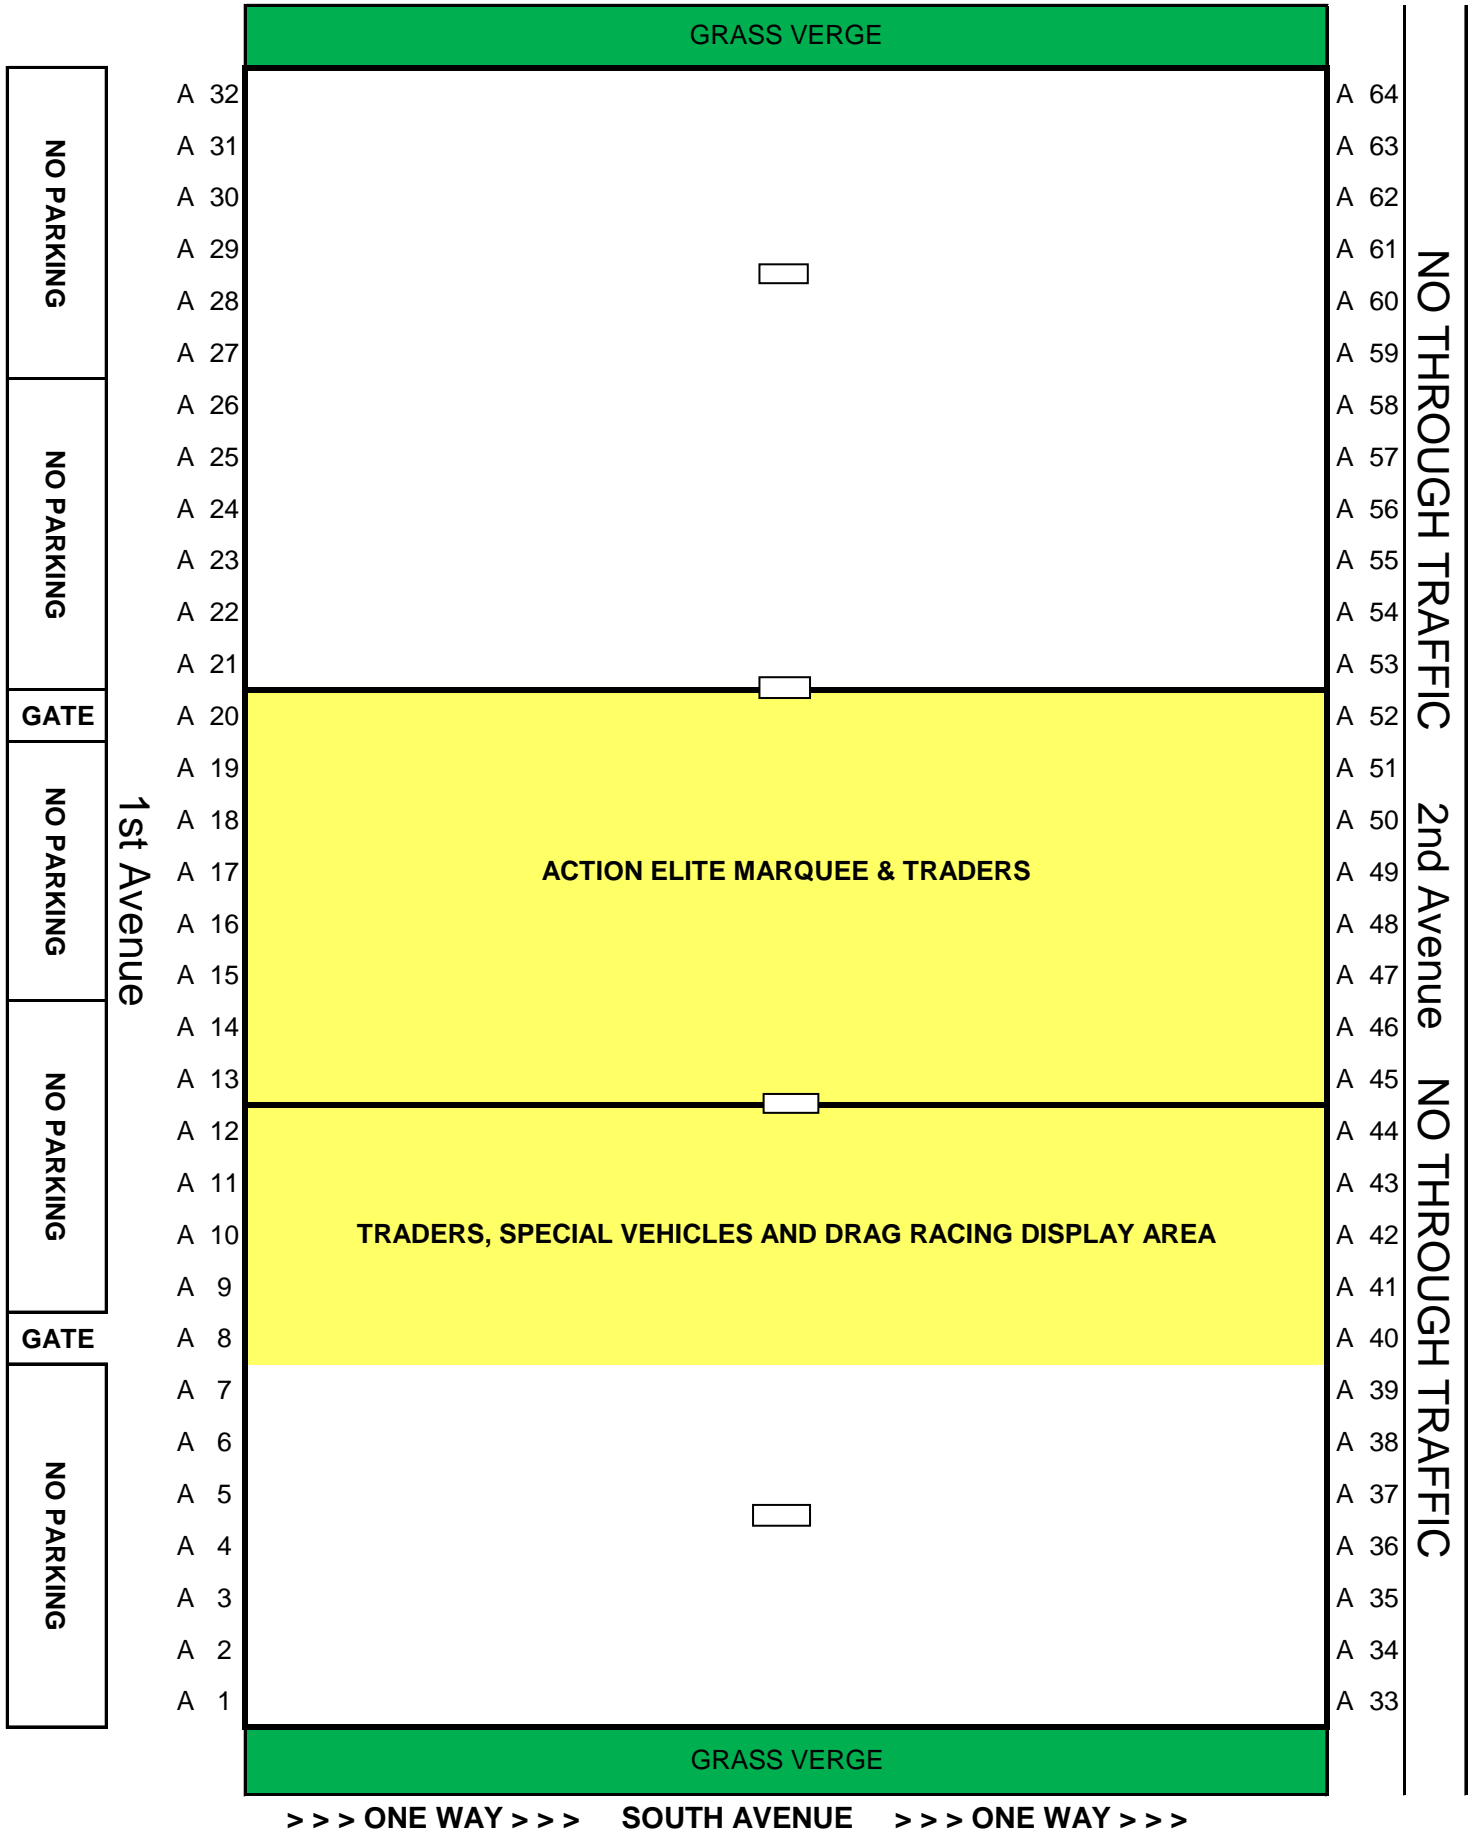

GENERAL DISPLAY AREA OVERVIEW

Motorvation Show Area & Traffic Flow Map

MOTORVATION 33 - DISPLAY AREA LAYOUT

19 JANUARY 2019 'A' Section (Bitumen)

<<< ONE WAY <<< NORTH AVENUE <<< ONE WAY <<<

MOTORVATION 33 - DISPLAY AREA LAYOUT

19 JANUARY 2019 'B' Section (Grass)

<<< ONE WAY <<< NORTH AVENUE <<< ONE WAY <<<

>>> ONE WAY >>> SOUTH AVENUE >>> ONE WAY >>>

MOTORVATION 33 - DISPLAY AREA LAYOUT

19 JANUARY 2019 'C' Section (Grass)

<<< ONE WAY <<< NORTH AVENUE <<< ONE WAY <<<

>>> ONE WAY >>> SOUTH AVENUE >>> ONE WAY >>>

MOTORVATION 33 - DISPLAY AREA LAYOUT

19 JANUARY 2019 'D' Section (Grass)

<<< ONE WAY <<< NORTH AVENUE <<< ONE WAY <<<

MOTORVATION 33 - DISPLAY AREA LAYOUT

19 JANUARY 2019 'E' Section (Grass)

<<< ONE WAY <<< 5th Avenue >>> ONE WAY >>>

>>> ONE WAY >>> 6th Avenue <<< ONE WAY <<<

MOTORVATION 33 - DISPLAY AREA LAYOUT

19 JANUARY 2019 'F' Section (Grass)

<<< ONE WAY <<< NORTH AVENUE <<< ONE WAY <<<

MOTORVATION 33 - DISPLAY AREA LAYOUT