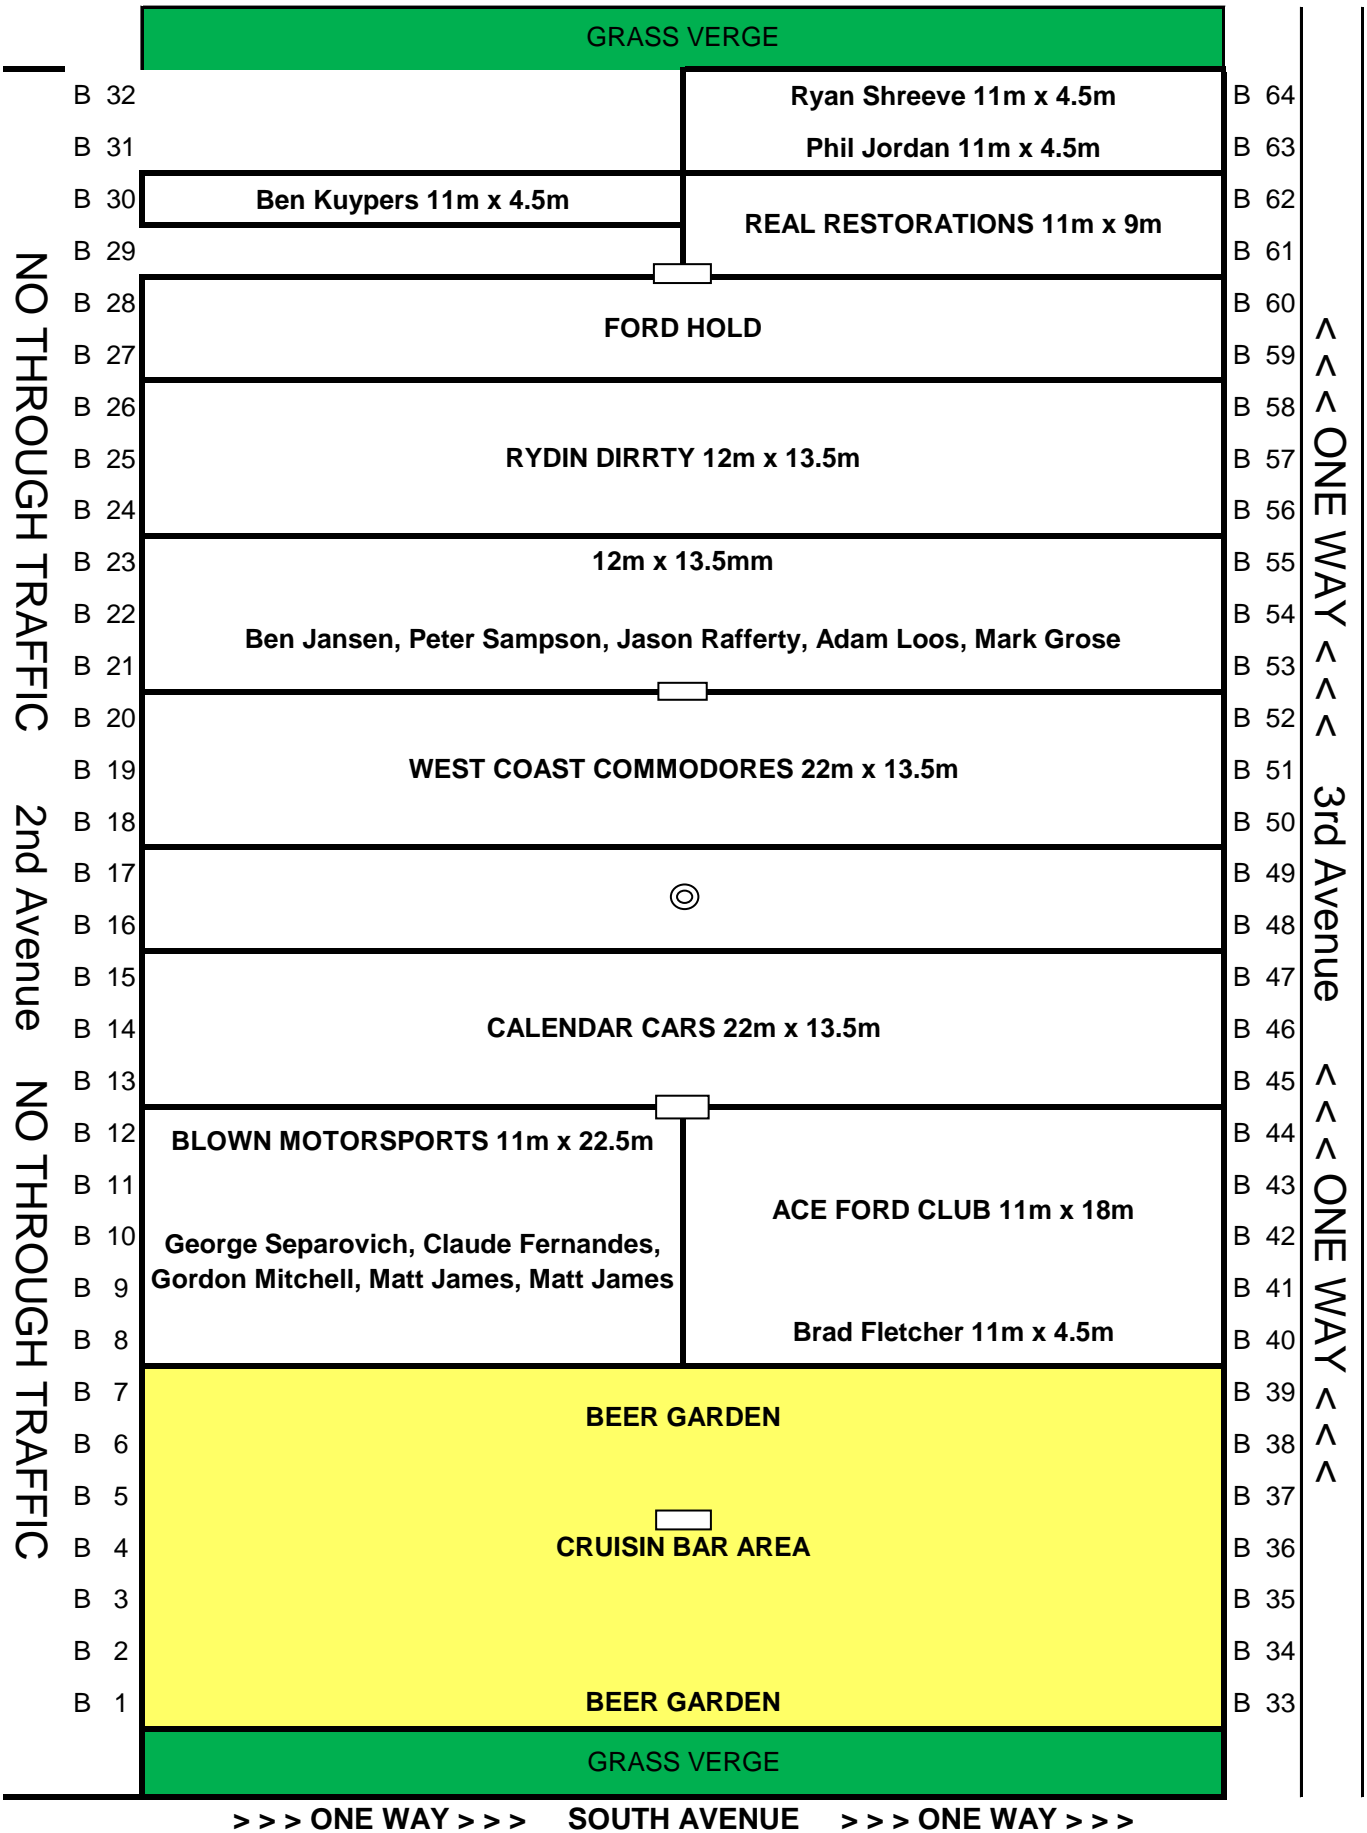

GENERAL DISPLAY AREA OVERVIEW

Motorvation Show Area & Traffic Flow Map

MOTORVATION 33 - DISPLAY AREA LAYOUT

19 JANUARY 2019 'A' Section (Bitumen)

<<< ONE WAY <<< NORTH AVENUE <<< ONE WAY <<<

MOTORVATION 33 - DISPLAY AREA LAYOUT

19 JANUARY 2019 'B' Section (Grass)

<<< ONE WAY <<< NORTH AVENUE <<< ONE WAY <<<

>>> ONE WAY >>> SOUTH AVENUE >>> ONE WAY >>>

MOTORVATION 33 - DISPLAY AREA LAYOUT

19 JANUARY 2019 'C' Section (Grass)

<<< ONE WAY <<< NORTH AVENUE <<< ONE WAY <<<

>>> ONE WAY >>> SOUTH AVENUE >>> ONE WAY >>>

MOTORVATION 33 - DISPLAY AREA LAYOUT

19 JANUARY 2019 'D' Section (Grass)

<<< ONE WAY <<< NORTH AVENUE <<< ONE WAY <<<

MOTORVATION 33 - DISPLAY AREA LAYOUT

19 JANUARY 2019 'E' Section (Grass)

<<< ONE WAY <<< 5th Avenue >>> ONE WAY >>>

>>> ONE WAY >>> 6th Avenue <<< ONE WAY <<<

MOTORVATION 33 - DISPLAY AREA LAYOUT

19 JANUARY 2019 'F' Section (Grass)

<<< ONE WAY <<< NORTH AVENUE <<< ONE WAY <<<

MOTORVATION 33 - DISPLAY AREA LAYOUT