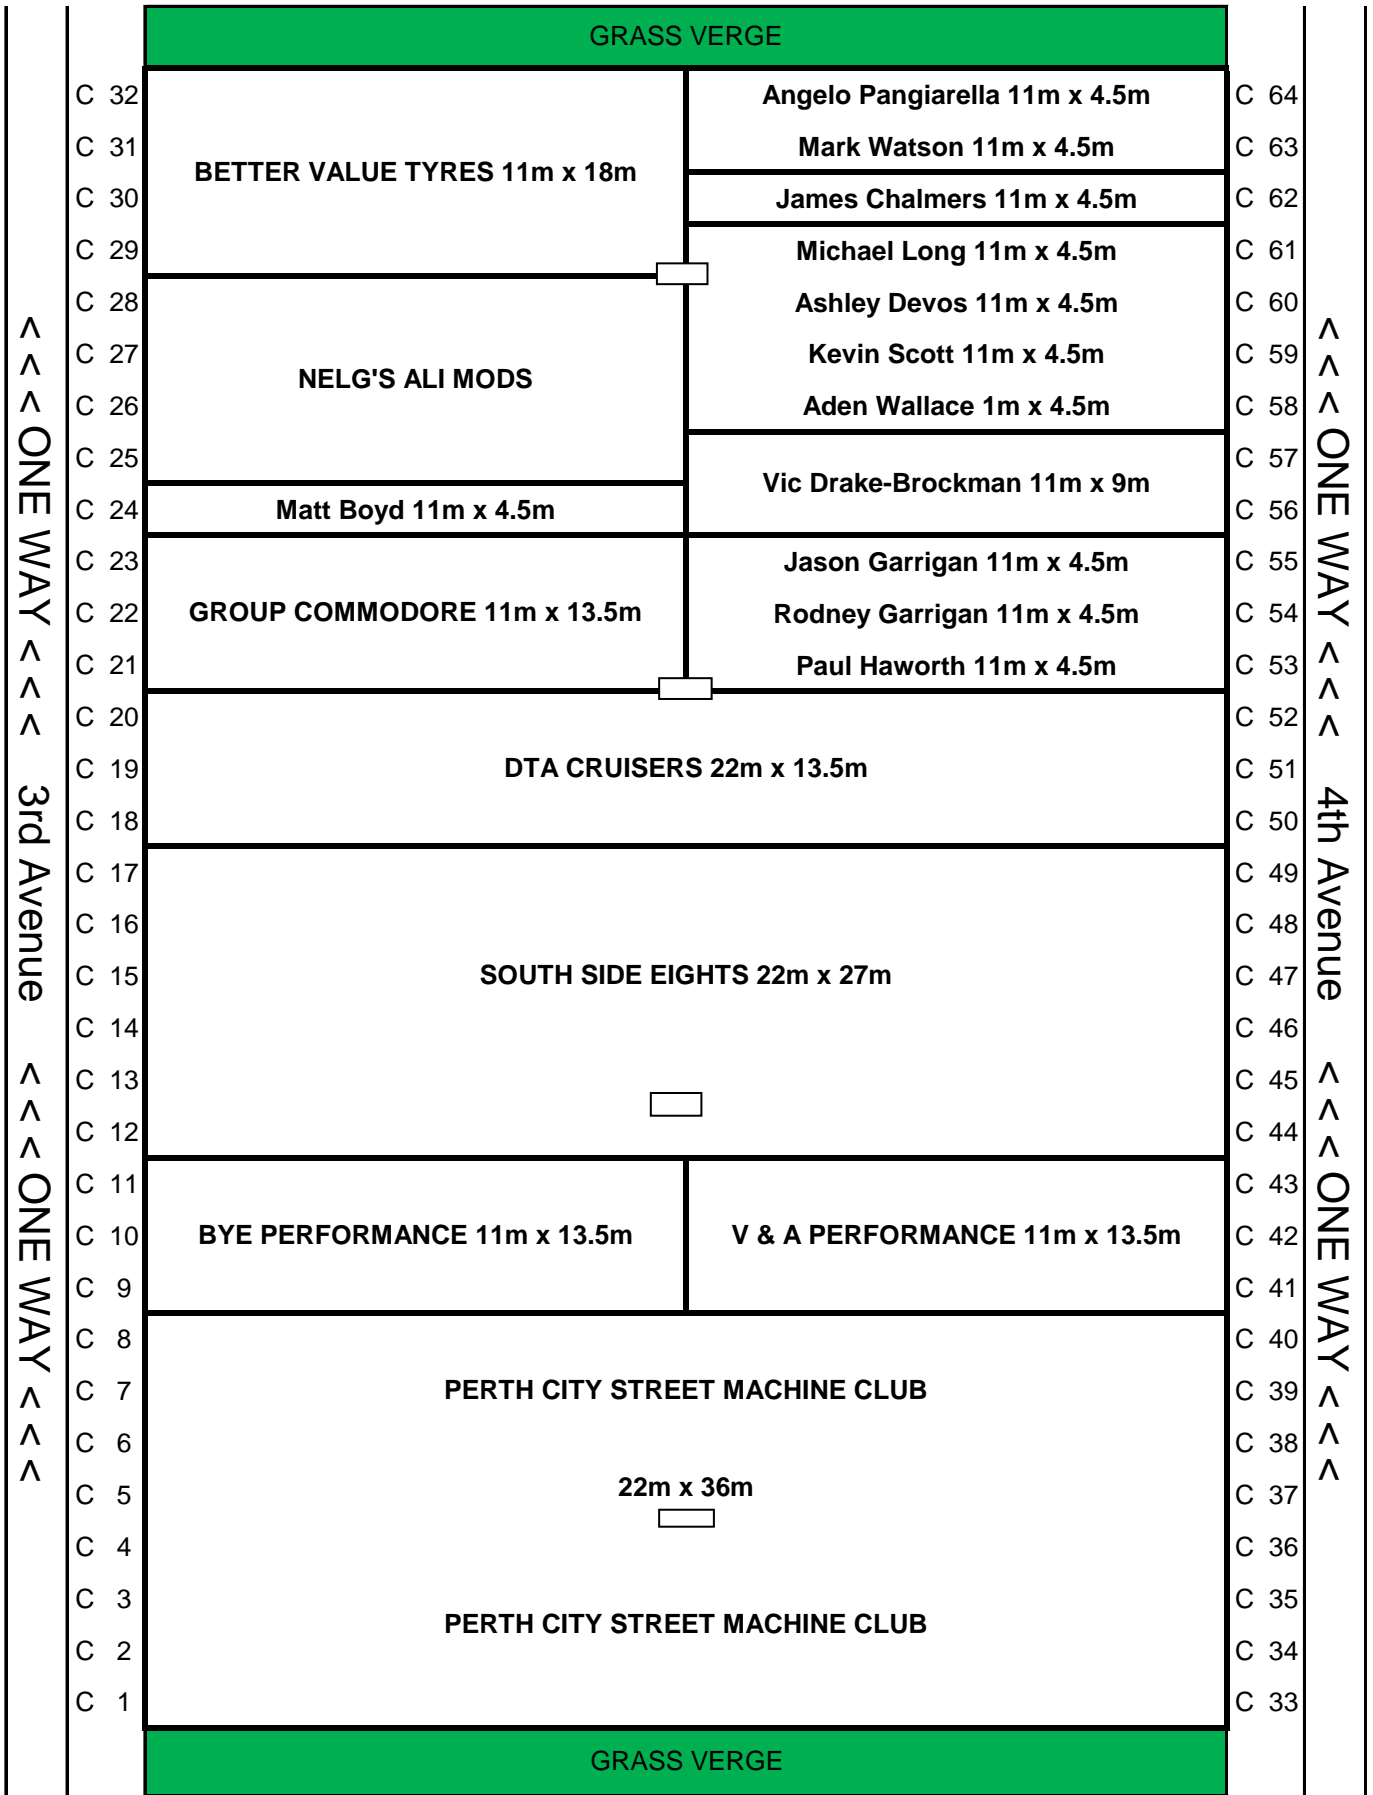

GENERAL DISPLAY AREA OVERVIEW

Motorvation Show Area & Traffic Flow Map

MOTORVATION 33 - DISPLAY AREA LAYOUT

19 JANUARY 2019 'A' Section (Bitumen)

<<< ONE WAY <<< NORTH AVENUE <<< ONE WAY <<<

MOTORVATION 33 - DISPLAY AREA LAYOUT

19 JANUARY 2019 'B' Section (Grass)

<<< ONE WAY <<< NORTH AVENUE <<< ONE WAY <<<

>>> ONE WAY >>> SOUTH AVENUE >>> ONE WAY >>>

MOTORVATION 33 - DISPLAY AREA LAYOUT

19 JANUARY 2019 'C' Section (Grass)

<<< ONE WAY <<< NORTH AVENUE <<< ONE WAY <<<

>>> ONE WAY >>> SOUTH AVENUE >>> ONE WAY >>>

MOTORVATION 33 - DISPLAY AREA LAYOUT

19 JANUARY 2019 'D' Section (Grass)

<<< ONE WAY <<< NORTH AVENUE <<< ONE WAY <<<

MOTORVATION 33 - DISPLAY AREA LAYOUT

19 JANUARY 2019 'E' Section (Grass)

<<< ONE WAY <<< 5th Avenue >>> ONE WAY >>>

>>> ONE WAY >>> 6th Avenue <<< ONE WAY <<<

MOTORVATION 33 - DISPLAY AREA LAYOUT

19 JANUARY 2019 'F' Section (Grass)

<<< ONE WAY <<< NORTH AVENUE <<< ONE WAY <<<

MOTORVATION 33 - DISPLAY AREA LAYOUT