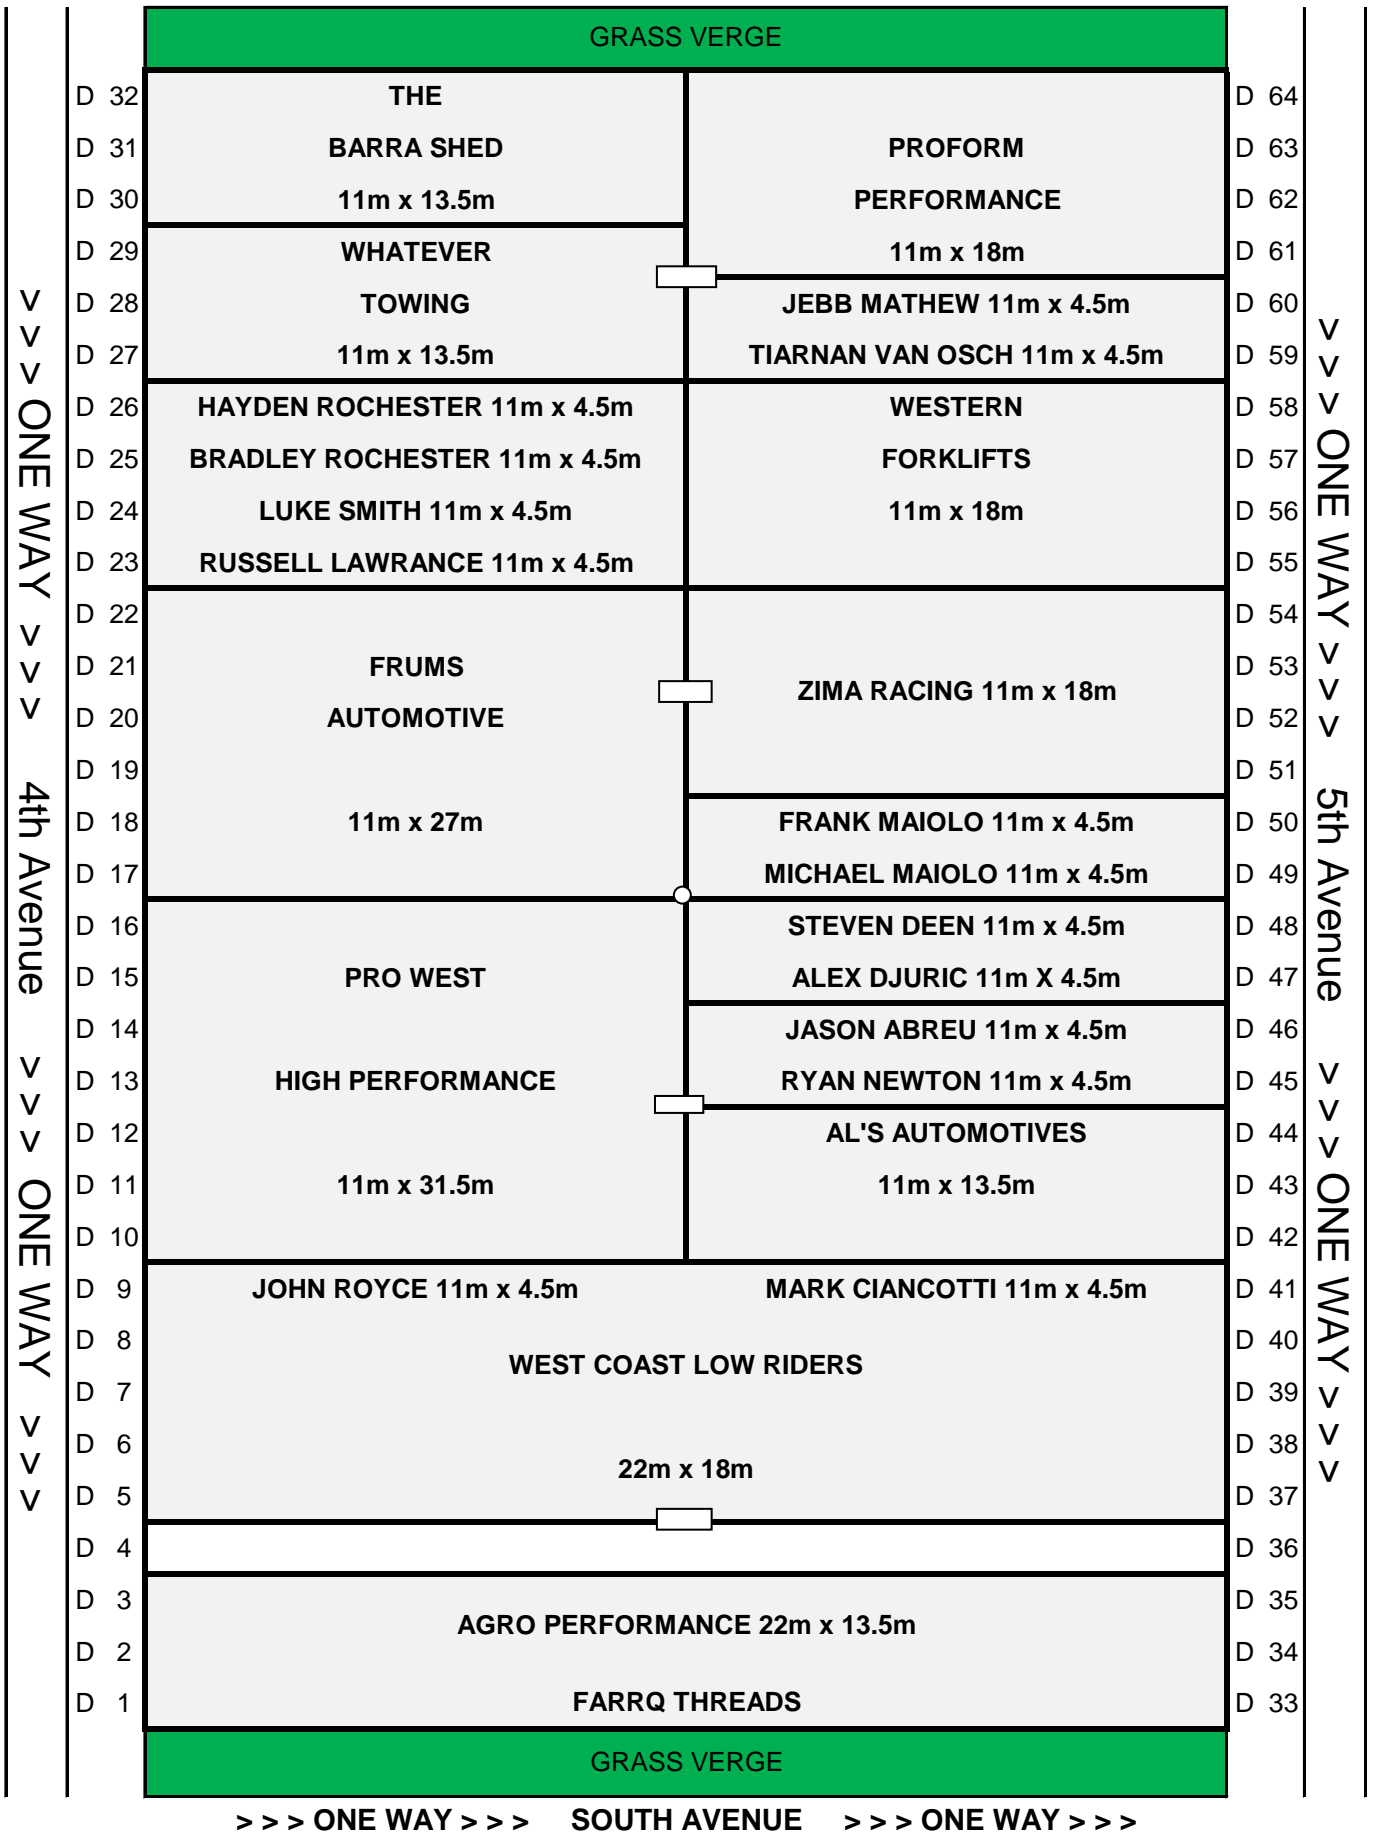

# MOTORVATION 34 - DISPLAY AREA LAYOUT

## 18 JANUARY 2020 'D' Section (Grass)

<<< ONE WAY <<< NORTH AVENUE <<< ONE WAY <<<