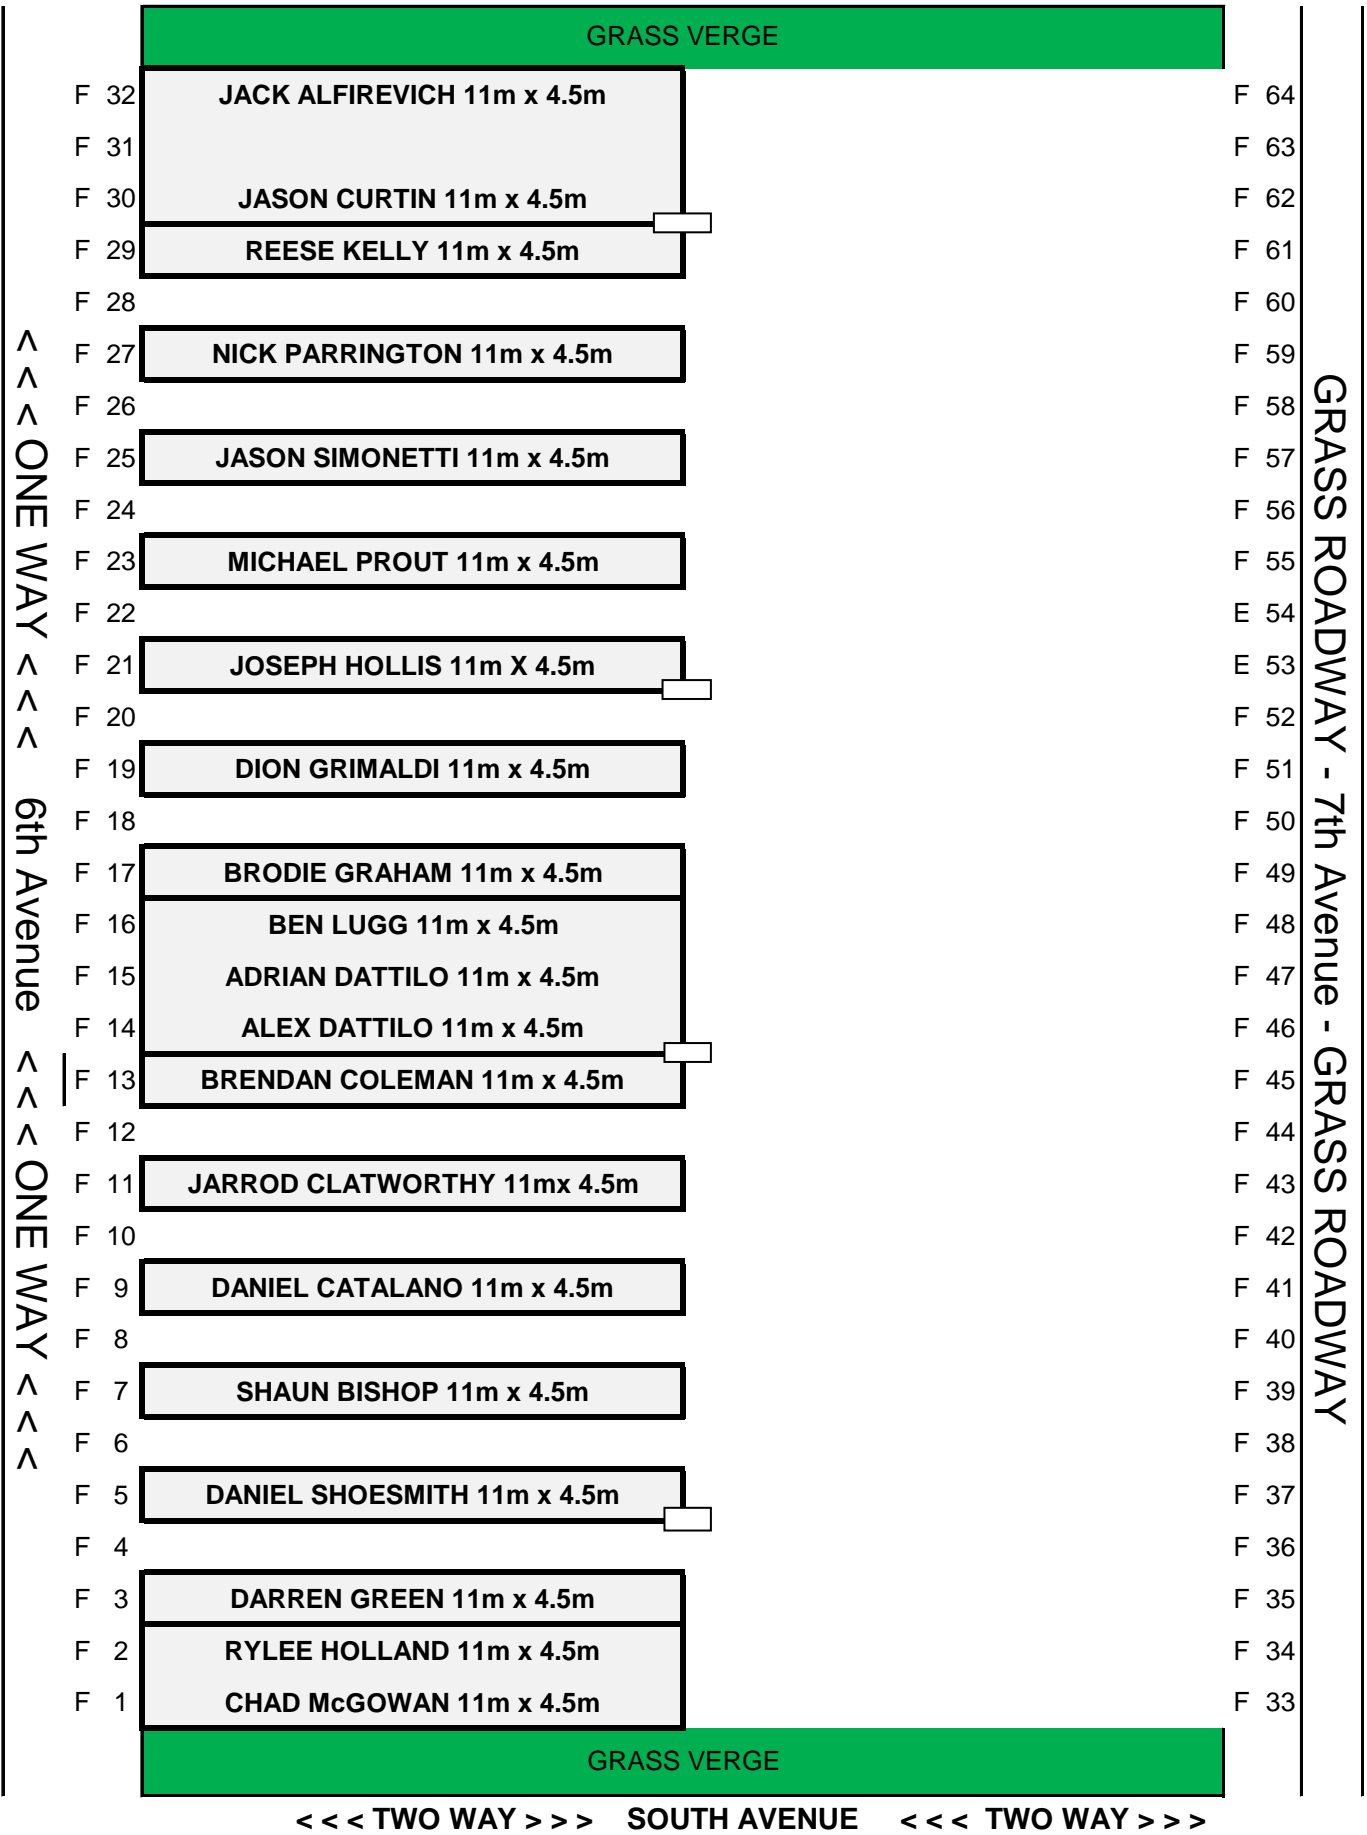

MOTORVATION 34 - DISPLAY AREA LAYOUT

18 JANUARY 2020 'F' Section (Grass)

<<< ONE WAY <<< NORTH AVENUE <<< ONE WAY <<<