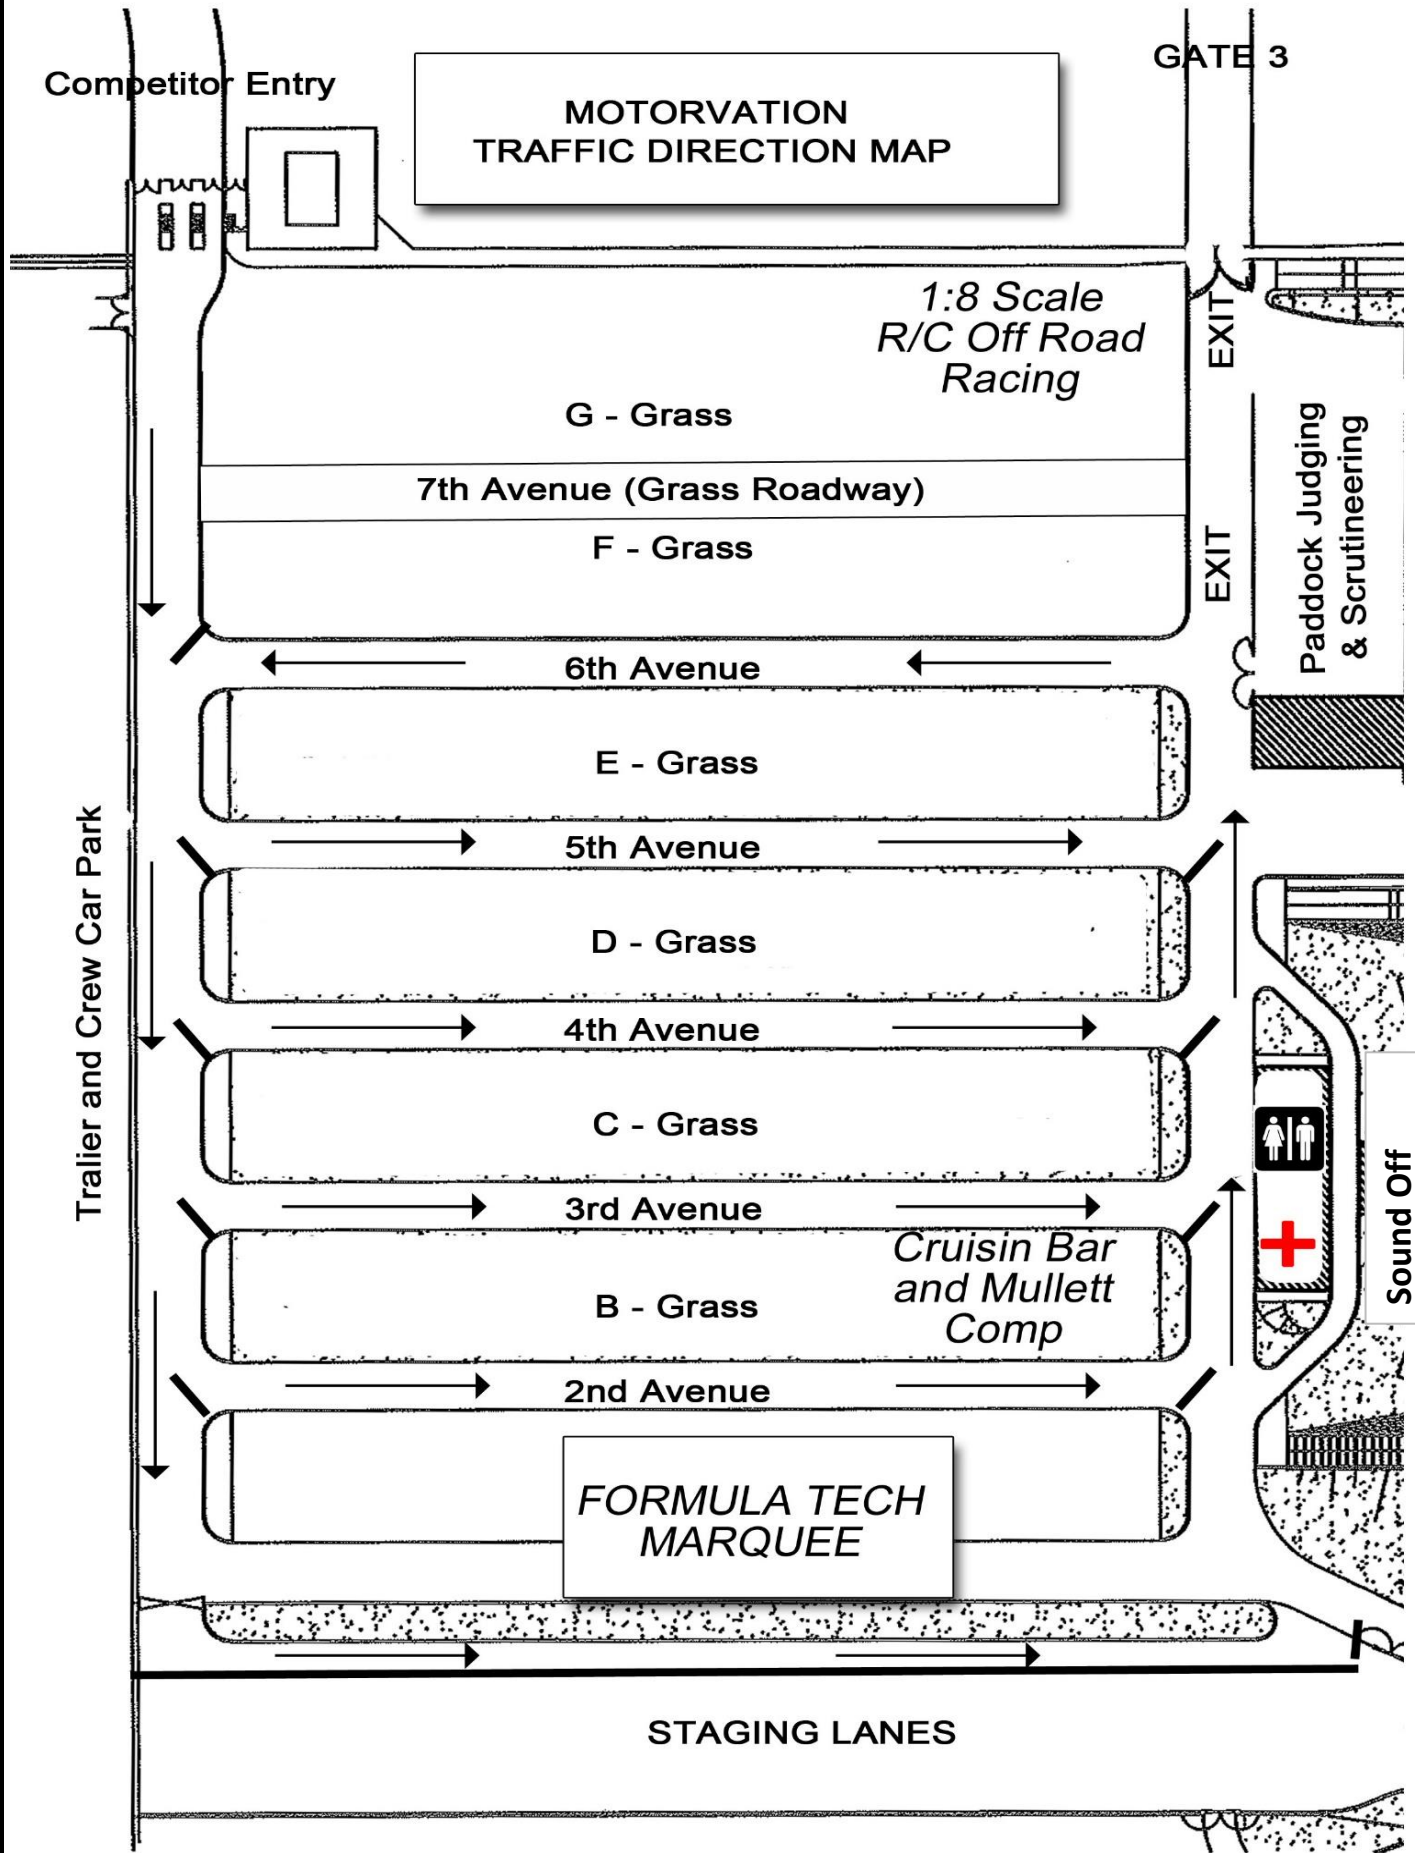

# GENERAL DISPLAY AREA OVERVIEW

Competitor Entry

MOTORVATION  
TRAFFIC DIRECTION MAP

GATE 3

1:8 Scale  
R/C Off Road  
Racing

G - Grass

7th Avenue (Grass Roadway)

F - Grass

6th Avenue

E - Grass

5th Avenue

D - Grass

4th Avenue

C - Grass

3rd Avenue

B - Grass

# MOTORVATION 34 - DISPLAY AREA LAYOUT

## 18 JANUARY 2020 'A' Section (Bitumen)

<<< ONE WAY <<< NORTH AVENUE <<< ONE WAY <<<

>>> ONE WAY >>> SOUTH AVENUE >>> ONE WAY >>>