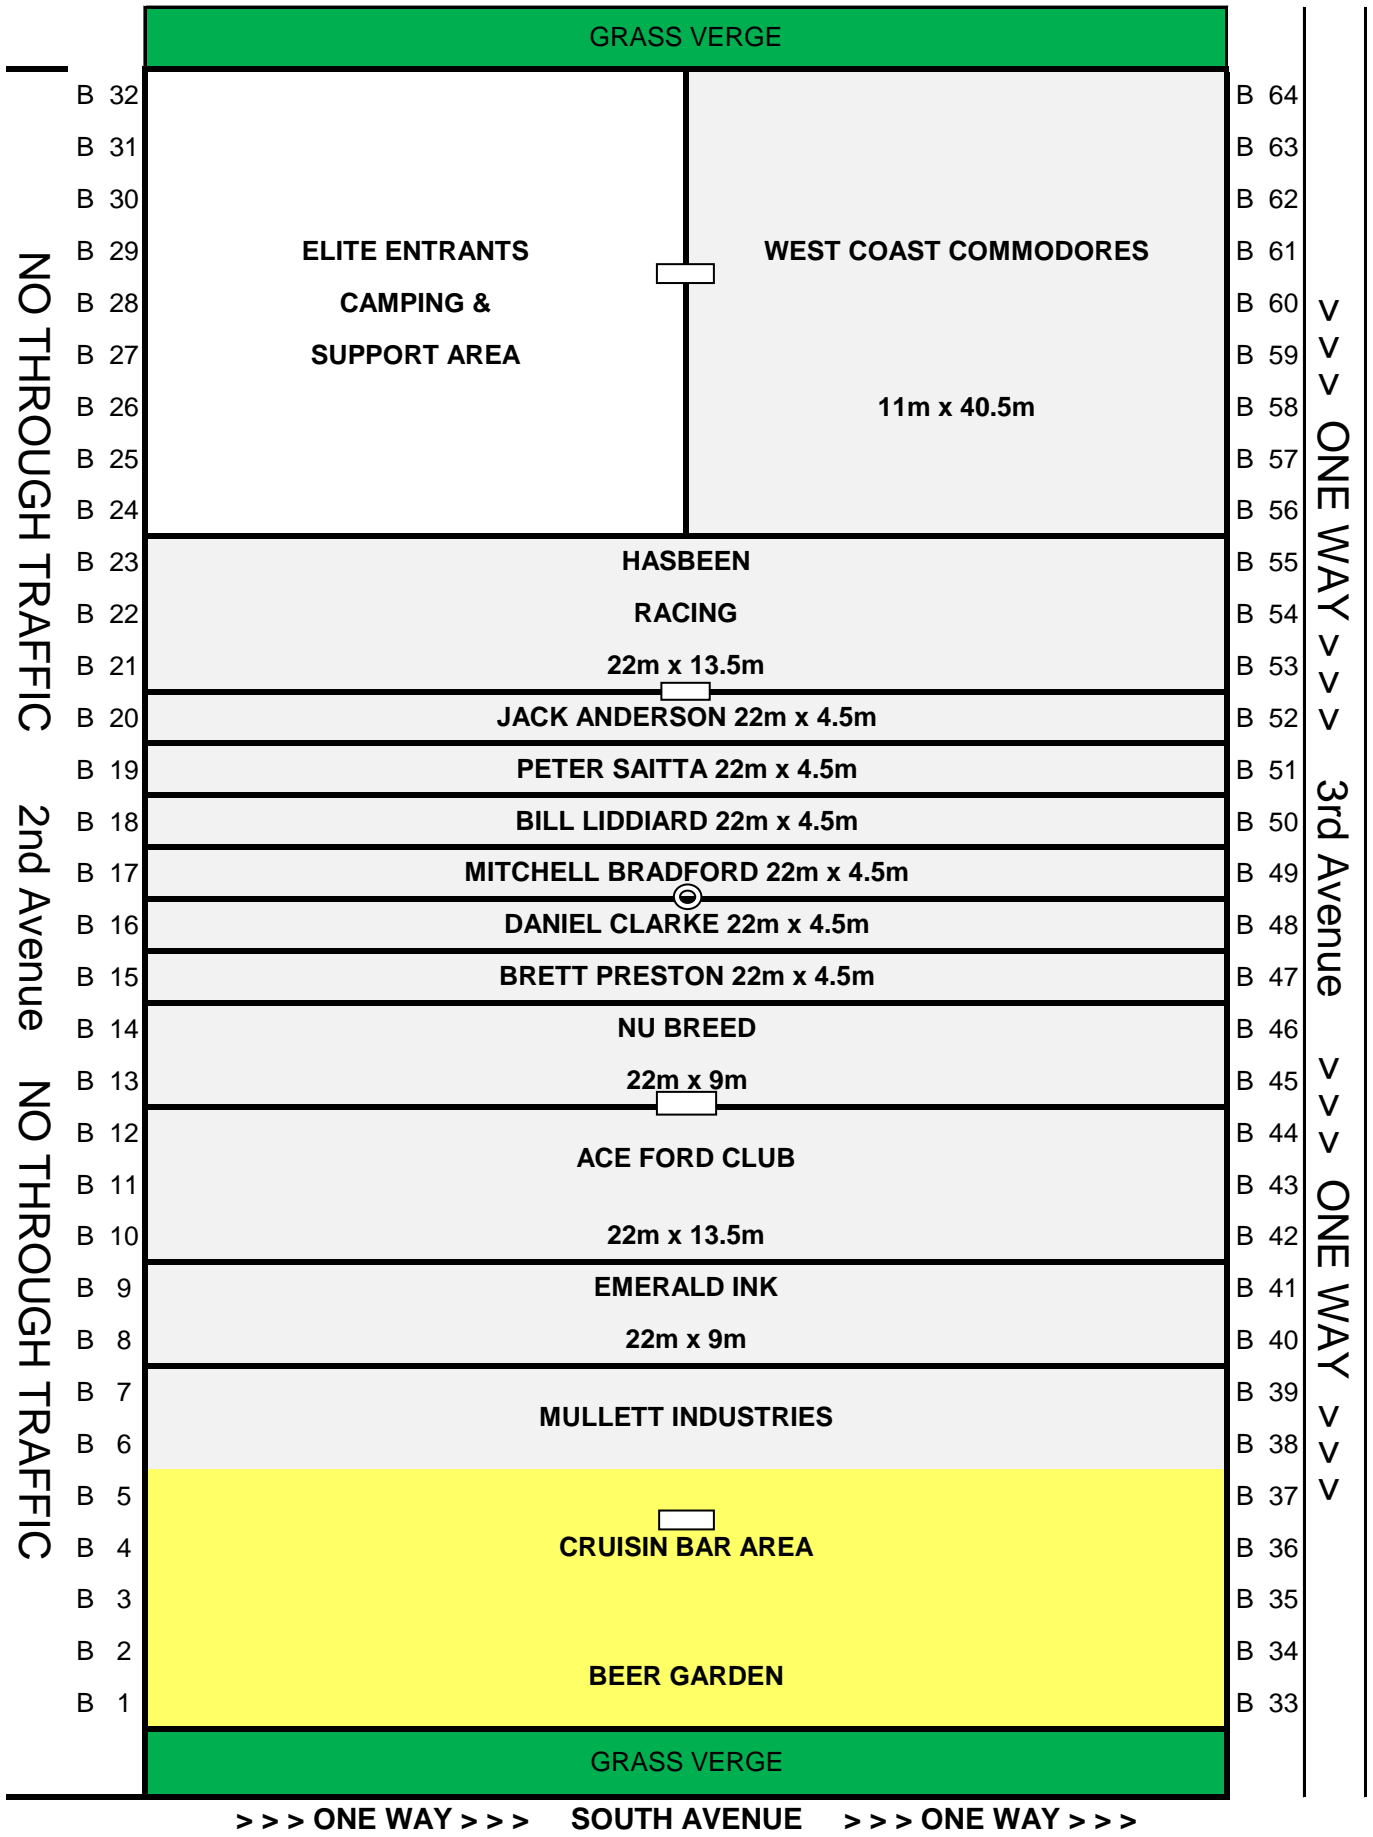

6th Avenue

E - Grass

5th Avenue

D - Grass

4th Avenue

C - Grass

3rd Avenue

B - Grass

## 18 JANUARY 2020 'A' Section (Bitumen)

<<< ONE WAY <<< NORTH AVENUE <<< ONE WAY <<<

>>> ONE WAY >>> SOUTH AVENUE >>> ONE WAY >>>

# MOTORVATION 34 - DISPLAY AREA LAYOUT

## 18 JANUARY 2020 'B' Section (Grass)

<<< ONE WAY <<< NORTH AVENUE <<< ONE WAY <<<

>>> ONE WAY >>> SOUTH AVENUE >>> ONE WAY >>>