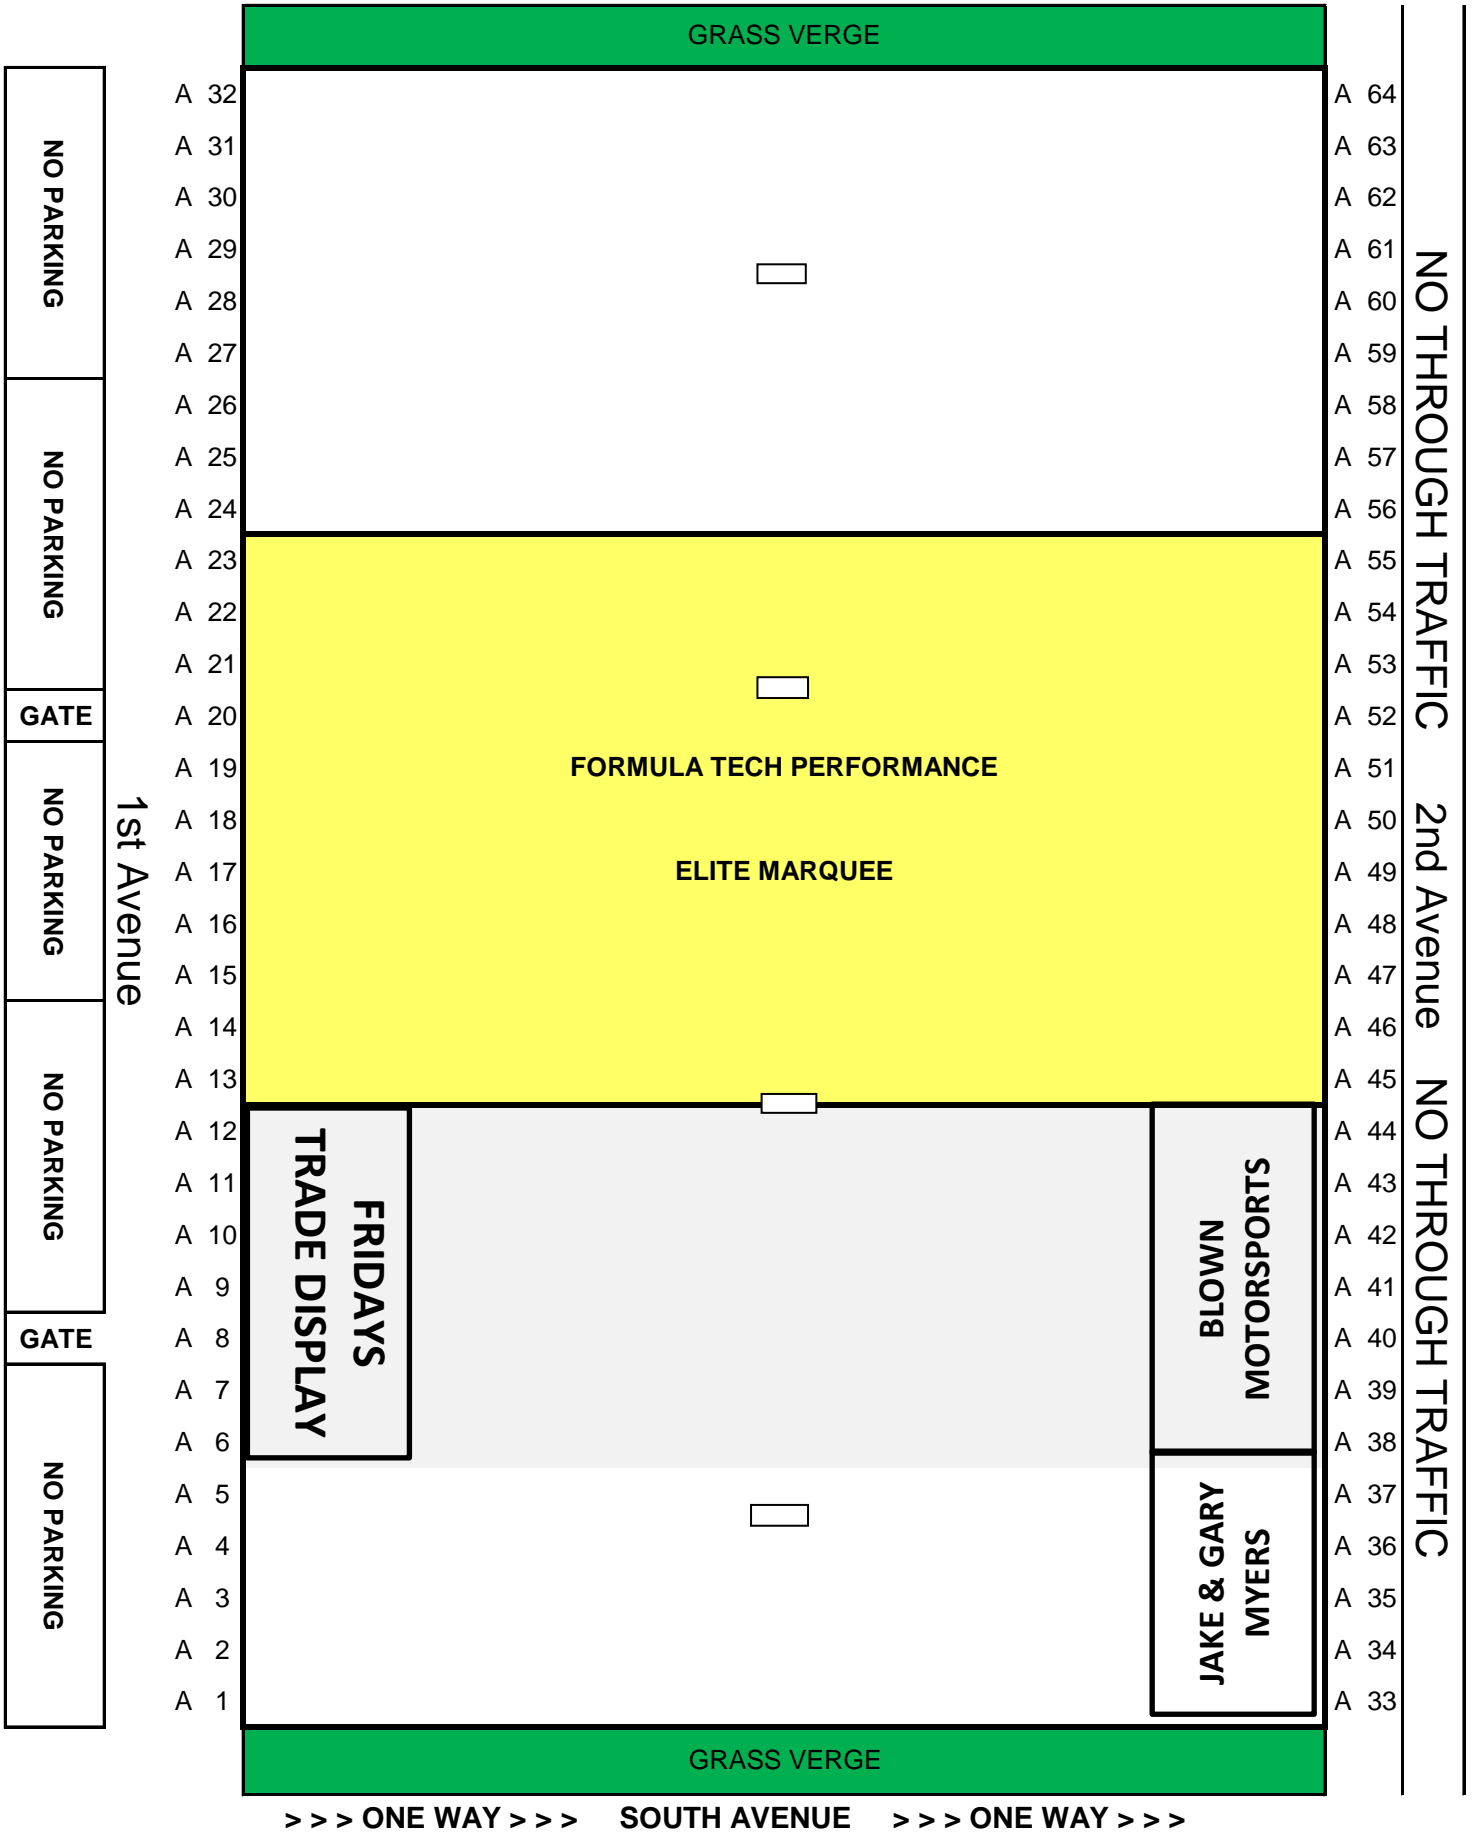

2nd Avenue

FORMULA TECH  
MARQUEE

Cruisin Bar  
and Mullett  
Comp

Paddock Judging  
& Scrutineering

Sound Off

STAGING LANES

Trailer and Crew Car Park

# MOTORVATION 34 - DISPLAY AREA LAYOUT

## 18 JANUARY 2020 'A' Section (Bitumen)

<<< ONE WAY <<< NORTH AVENUE <<< ONE WAY <<<

>>> ONE WAY >>> SOUTH AVENUE >>> ONE WAY >>>