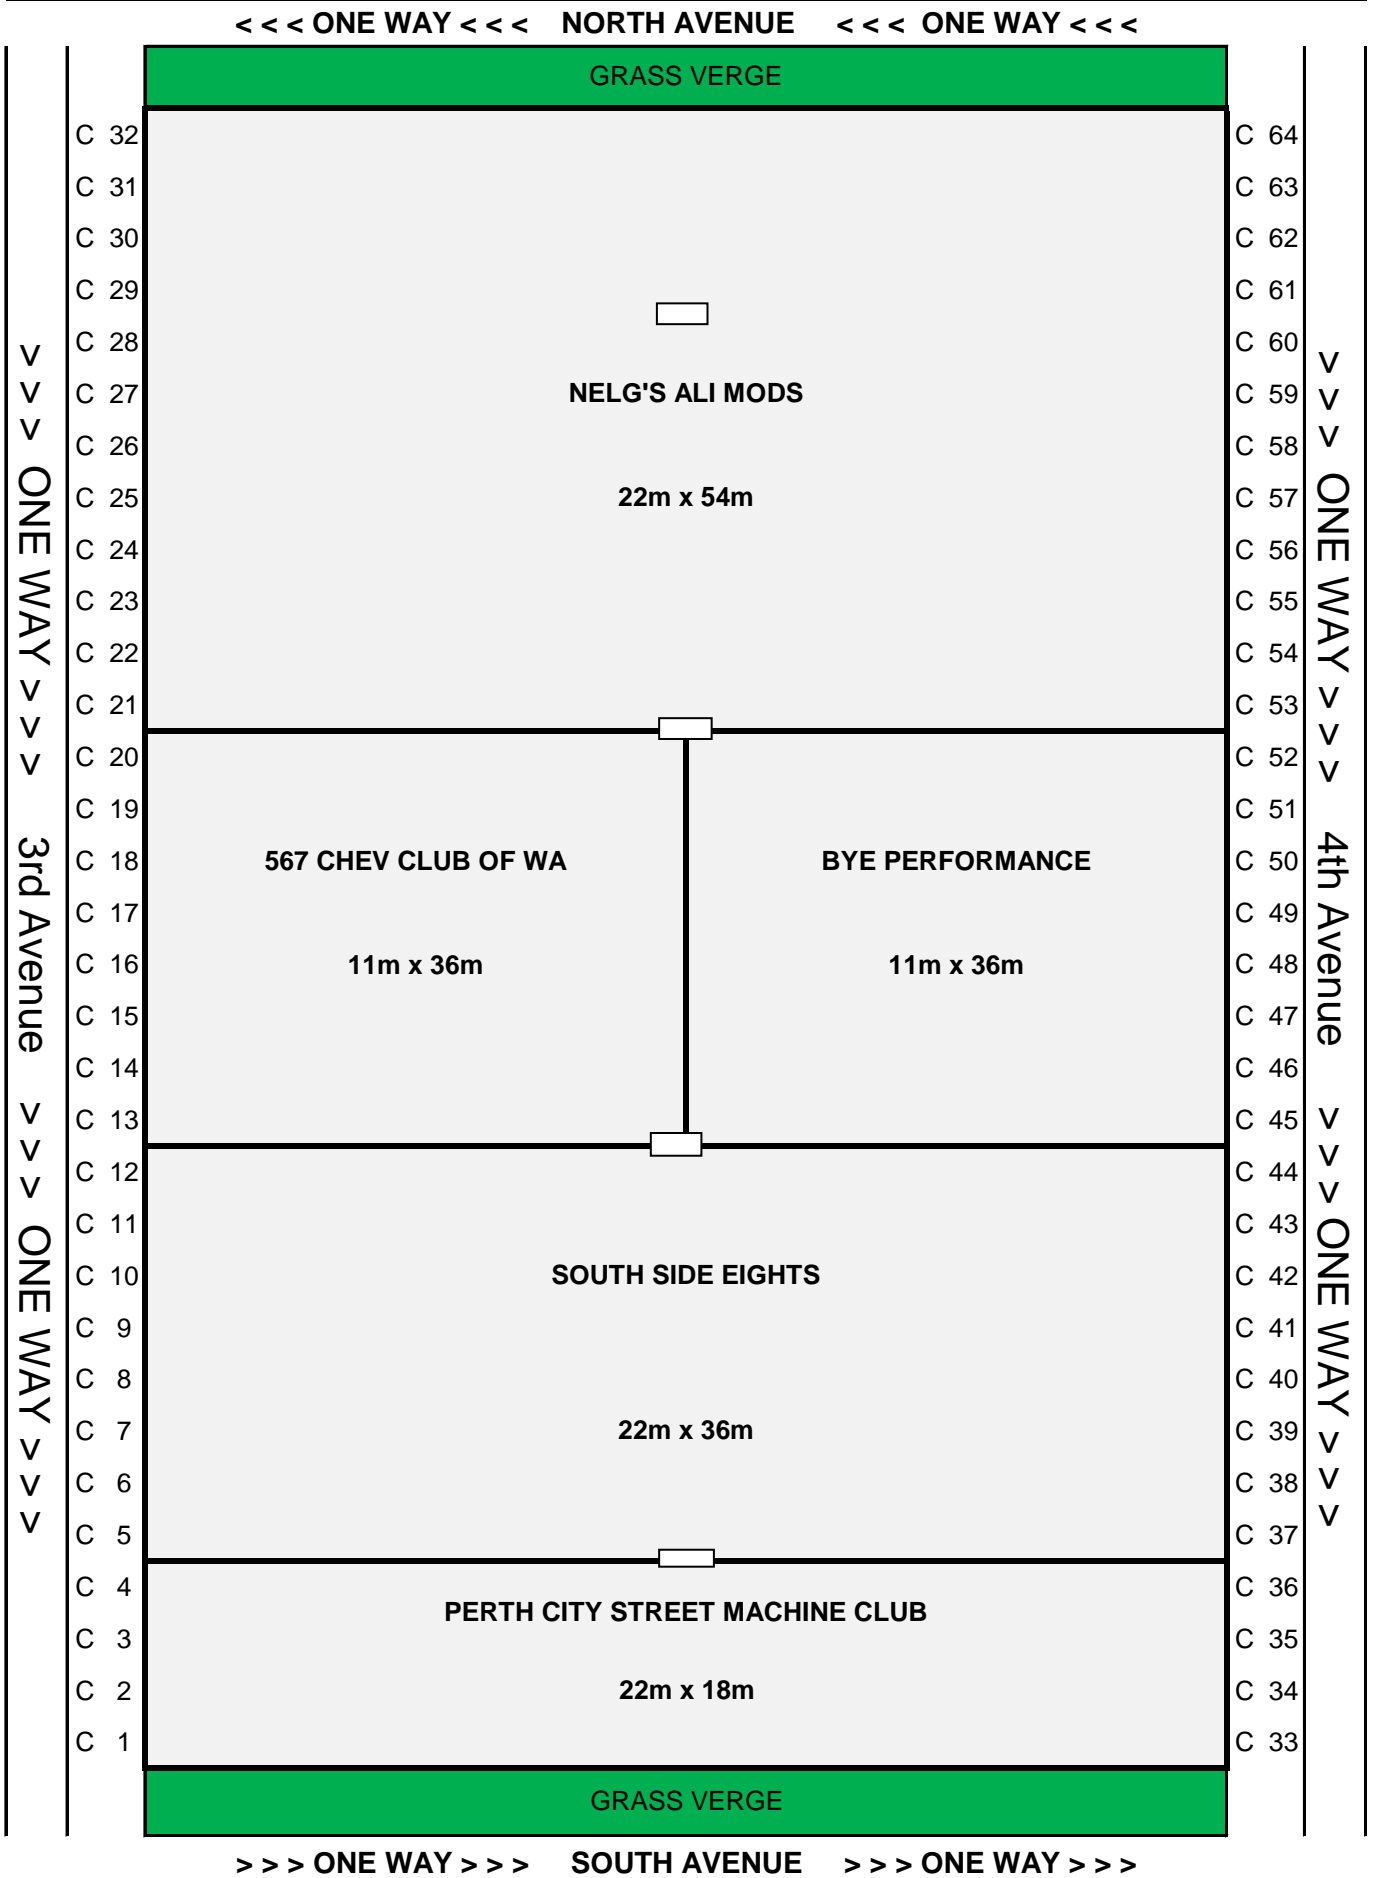

MOTORVATION 34 - DISPLAY AREA LAYOUT

18 JANUARY 2020 'C' Section (Grass)