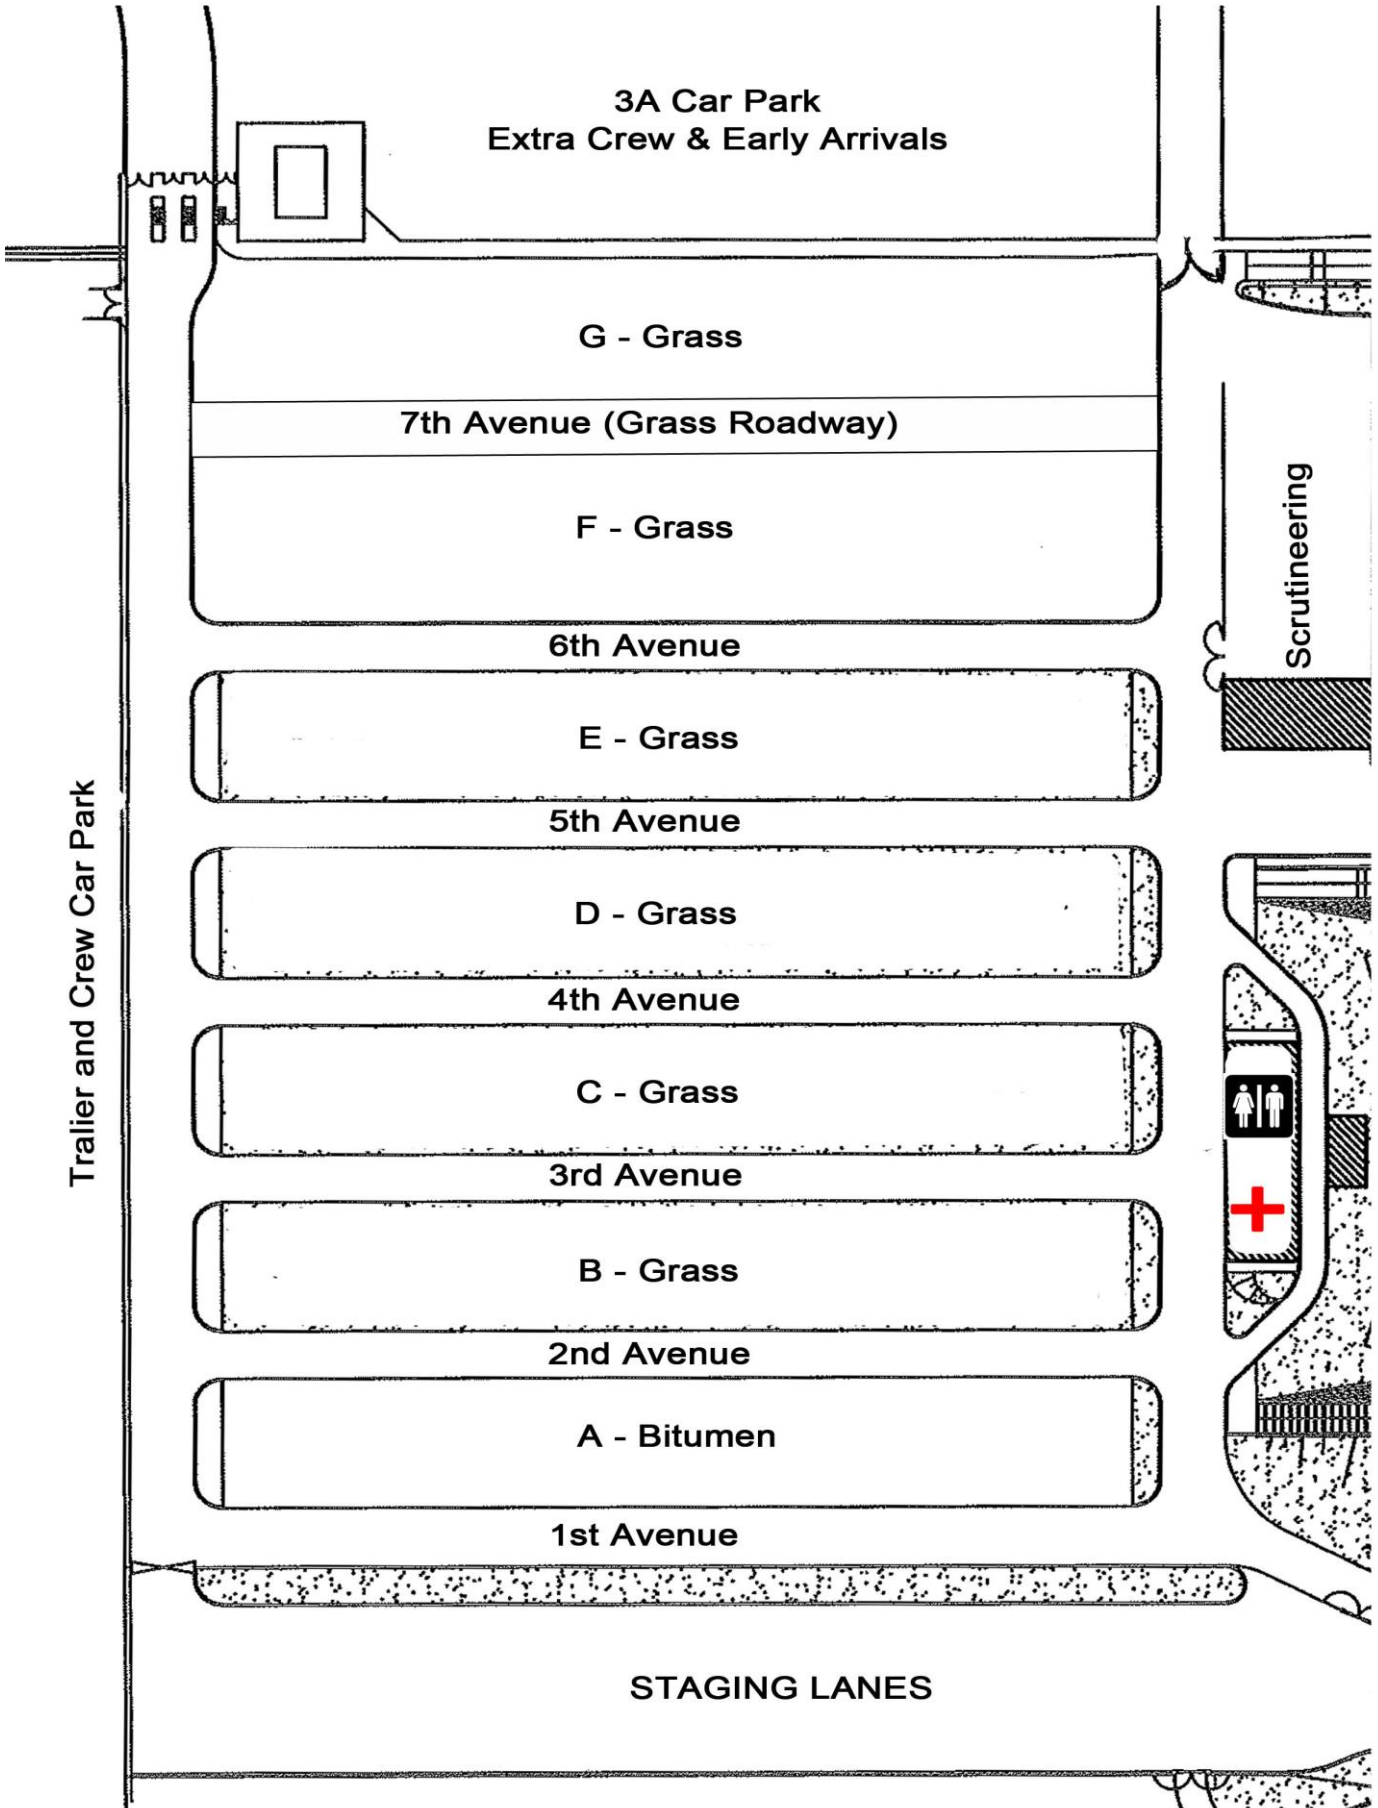

GENERAL PIT AREA OVERVIEW

3A Car Park
Extra Crew & Early Arrivals

G - Grass

7th Avenue (Grass Roadway)

F - Grass

6th Avenue

E - Grass

5th Avenue

D - Grass

4th Avenue

C - Grass

3rd Avenue

B - Grass

2nd Avenue

A - Bitumen

1st Avenue

Scrutineering

Trailer and Crew Car Park

STAGING LANES

PERTH MOTORPLEX PIT ALLOCATION 2 JANUARY 2021 'A' Section (Bitumen)

← TO STAGING LANES - NORTH AVENUE

GRASS VERGE			
GREG DURACK 1532 TFM/M	A 32	WAYNE McGUINNESS 3619 TFM/T	A 64
	A 31		A 63
	A 30	SHAUN McGARRY 1008 A/MB	A 62
	A 29	JUSTIN VODANOVIC 5165 TFM/T	A 61
	A 28	JAY UPTON 434 TFM/M	A 60
	A 27		A 59
	A 26	BENNY STEVENS 2605 TFM/T	A 58
	A 25	AARON DEERY 1228 TFM/T	A 57
	A 24	TYLER JAMES 7340 B/JD	A 56
	A 23	JAMES KEMP 6773 TA/D	A 55
	A 22	PAUL CAREY 1290 TA/A	A 54
	A 21		A 53
	A 20	MICHAEL BROOKS ND	A 52
	A 19	SHANNON TAYLOR 2693 ND	A 51
	A 18	NATHAN COLES 4050 NFC	A 50
	A 17	MATT ABEL 3211 NFC	A 49
	A 16	STEVE ALDRIDGE 2767 SLAM	A 48
A 15		A 47	
A 14	FRANK TAYLOR 3152 SLAM	A 46	
A 13		A 45	
A 12	PINO PRIOLO 144 SLAM	A 44	
A 11		A 43	
A 10	MARK CHAPMAN 1745 SLAM	A 42	
A 9		A 41	
A 8	STUART MORESBY 1999 SLAM	A 40	
A 7	COOPER MORESBY 2996 B/JD	A 39	
A 6	BROCK MORESBY 1996 A/JD	A 38	
A 5	RYAN MORESBY 2478 SLAM	A 37	
A 4		A 36	
A 3	KELVIN LYLE 728 SLAM	A 35	
A 2		A 34	
A 1	JOHN ZAPPIA 846 SLAM	A 33	
GRASS VERGE			
SOUTH AVENUE			